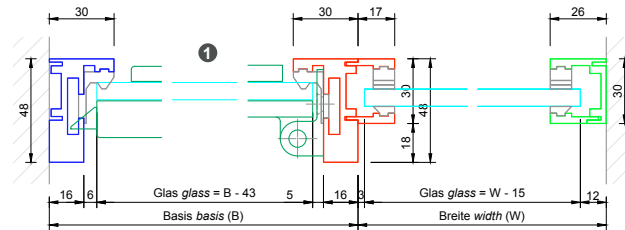

### Advantages

- No wet sealing necessary
- Door hinge fully height-adjustable, no drilling necessary
- Sound reduction (No open joint between glass door, side panel and top light)
- Matching frame profile for glass/glass and glass/wall
- Suitable for many common hinge and lock types

### Basis Horizontalschnitt

Basis Horizontal section