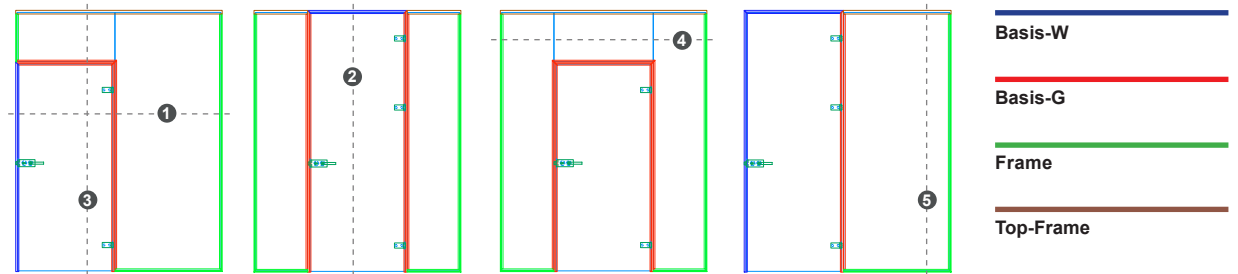

AL-OFFICE

DAS GLASTRENNWANDSYSTEM

AL-Office ist ein trockenverglastes Zargenprofil. Es fällt durch Vielseitigkeit, einfache Konfektionierung, Montage und größtmögliche Transparenz auf.

VORTEILE

- Keine Versiegelung, Trockenverglasung
- Türband stufenlos höhenverstellbar, keine Bohrungen notwendig
- Schallreduktion durch Zargensystem (Keine offene Fuge zwischen Glas-Anschlagtür, Seitenteil und Oberlicht)
- Rahmenprofile für Glas/Glas und Glas/Wand
- Verwendbar für gängige Türband- und Schlosstypen
- Glastüre (8-12 mm)
- Glasseitenteil (8-16 mm)

ANWENDUNGEN

- Büroverglasungen sowie Glastrennwände
- Innenverglasungen für private Wohnhäuser
- Praxis und Kanzlei
- Hotel und Wellnessbereichen
- Raucherabtrennungen

The Glass-Partition-Wall-System

AL-Office is a dry glazing system. It includes a frame and door frame system. A system easily assembled and installed producing maximum transparency.

Advantages

- No wet sealing necessary
- Door hinge fully height-adjustable, no drilling necessary
- Sound reduction (No open joint between glass door, side panel and top light)
- Matching frame profile for glass/glass and glass/wall
- Suitable for many common hinge and lock types

Applications

- Office glazings and glass partition walls
- Interior glazings for private homes
- Practices and chambers
- Hotels and spa
- Smoking areas