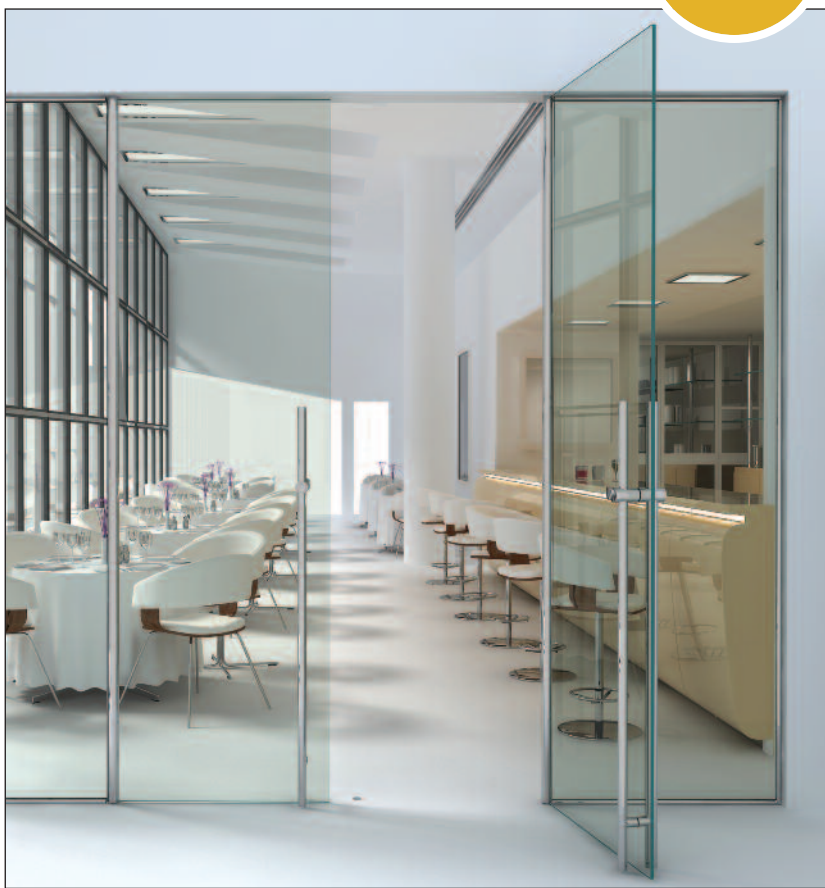

# CRL GRS 1202 SERIES SWINGING GLASS GATE SYSTEM

- Heavy-Duty Glass Gate With Optional Cap Rail
- Beautiful in Design and Functional in Operation
- Custom Fabricated to Meet Your Design Requirements
- 12 Configurations to Choose From
- Wall, Post, or Glass Mounted
- Double Acting (No Hold Open) Design
- Gate Centering Adjustment: 10 Degree Range to Align Gate
- Stainless Steel, Brass, Anodized, and Painted Finishes
- Optional Locks Available
- Unique Closing Device Located in Vertical Post
- Round Vertical Edge Gate Pivot Post Prevents Finger Pinch
- For 3/8" or 1/2" (10 or 12 mm) Tempered Glass

Wall Mount Gate Top Pivot

Glass-to-Glass Top Patch with Pivot

Round Post Mount Top Pivot

# CRL DRS 1202 SERIES SWINGING GLASS DOOR SYSTEM

- Unique Closing Device Located in Vertical Rail
- Double Acting Hold or No Hold Open Options
- Stainless Steel, Brass, Anodized and Painted Finishes
- Beautiful in Design and Functional in Operation
- Round Vertical Edge Door Rail Design Prevents Finger Pinch
- Custom Fabricated to Meet Your Design Requirements
- For 3/8" or 1/2" (10 or 12 mm) Tempered Glass
- Door Only, Door With Transom/Wall or Transom/Sidelite Configurations Available
- Optional Top and Bottom Low Profile Rails With or Without Locks