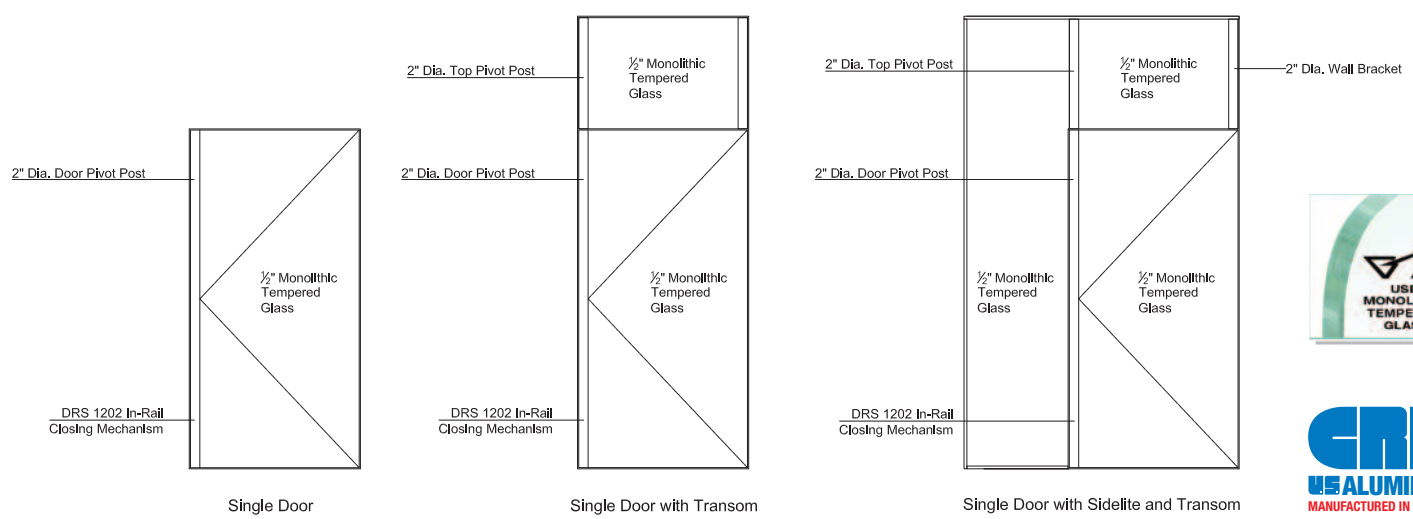

TYPICAL APPLICATIONS

C.R. LAURENCE COMPANY
Worldwide Manufacturer and Supplier
Glazing, Architectural, Railing, Construction, Industrial, and Automotive Supplies

crlaurence.com
usalum.com
crl-arch.com