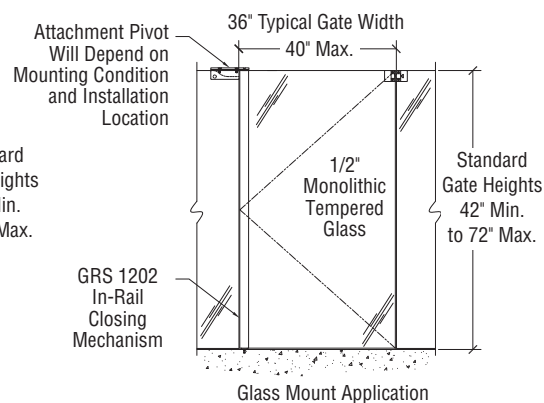

# CRL GRS 1202 SERIES SWINGING GLASS GATE SYSTEM

- Heavy-Duty Glass Gate With Optional Cap Rail
- Beautiful in Design and Functional in Operation
- Custom Fabricated to Meet Your Design Requirements
- 12 Configurations to Choose From
- Wall, Post, or Glass Mounted
- Double Acting (No Hold Open) Design
- Gate Centering Adjustment: 10 Degree Range to Align Gate
- Stainless Steel, Brass, Anodized, and Painted Finishes
- Optional Locks Available
- Unique Closing Device Located in Vertical Post
- Round Vertical Edge Gate Pivot Post Prevents Finger Pinch
- For 3/8" or 1/2" (10 or 12 mm) Tempered Glass

Wall Mount Gate Top Pivot

Glass-to-Glass Top Patch with Pivot

Round Post Mount Top Pivot

## CRL GRS 1202 Series Glass Gate Systems for Pool Surrounds, Fencing, and Windscreen Applications

**NOTE:** Gate applications require the no-hold open closer model, and the gate open angle must be stopped at a maximum of 150 degrees.

# CRL DRS 1202 SERIES SWINGING GLASS DOOR SYSTEM

- Unique Closing Device Located in Vertical Rail
- Double Acting Hold or No Hold Open Options
- Stainless Steel, Brass, Anodized and Painted Finishes
- Beautiful in Design and Functional in Operation
- Round Vertical Edge Door Rail Design Prevents Finger Pinch
- Custom Fabricated to Meet Your Design Requirements
- For 3/8" or 1/2" (10 or 12 mm) Tempered Glass
- Door Only, Door With Transom/Wall or Transom/Sidelite Configurations Available
- Optional Top and Bottom Low Profile Rails With or Without Locks