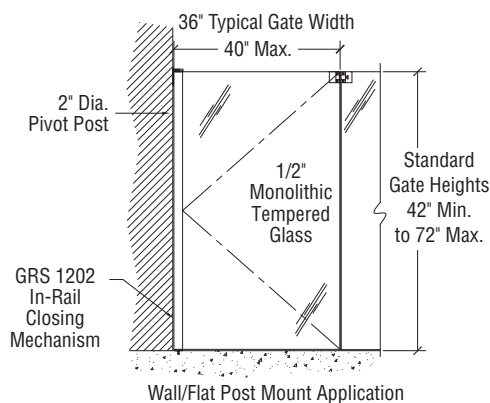

# CRL GRS 1202 SERIES SWINGING GLASS GATE SYSTEM

- Heavy-Duty Glass Gate With Optional Cap Rail
- Beautiful in Design and Functional in Operation
- Custom Fabricated to Meet Your Design Requirements
- 12 Configurations to Choose From
- Wall, Post, or Glass Mounted
- Double Acting (No Hold Open) Design
- Gate Centering Adjustment: 10 Degree Range to Align Gate
- Stainless Steel, Brass, Anodized, and Painted Finishes
- Optional Locks Available
- Unique Closing Device Located in Vertical Post
- Round Vertical Edge Gate Pivot Post Prevents Finger Pinch
- For 3/8" or 1/2" (10 or 12 mm) Tempered Glass

Wall Mount Gate Top Pivot

Glass-to-Glass Top Patch with Pivot

Round Post Mount Top Pivot

## CRL GRS 1202 Series Glass Gate Systems for Pool Surrounds, Fencing, and Windscreen Applications

**NOTE:** Gate applications require the no-hold open closer model, and the gate open angle must be stopped at a maximum of 150 degrees.

# CRL DRS 1202 SERIES SWINGING GLASS DOOR SYSTEM

- Unique Closing Device Located in Vertical Rail
- Double Acting Hold or No Hold Open Options
- Stainless Steel, Brass, Anodized and Painted Finishes
- Beautiful in Design and Functional in Operation
- Round Vertical Edge Door Rail Design Prevents Finger Pinch
- Custom Fabricated to Meet Your Design Requirements
- For 3/8" or 1/2" (10 or 12 mm) Tempered Glass
- Door Only, Door With Transom/Wall or Transom/Sidelite Configurations Available
- Optional Top and Bottom Low Profile Rails With or Without Locks