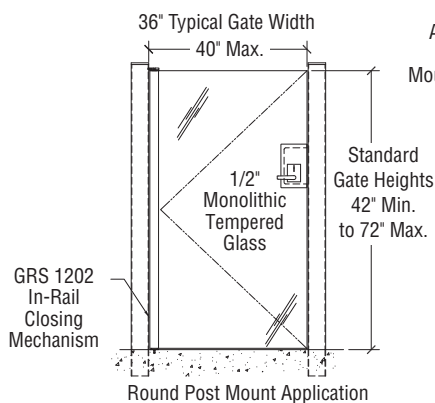

# CRL GRS 1202 SERIES SWINGING GLASS GATE SYSTEM

- Heavy-Duty Glass Gate With Optional Cap Rail
- Beautiful in Design and Functional in Operation
- Custom Fabricated to Meet Your Design Requirements
- 12 Configurations to Choose From
- Wall, Post, or Glass Mounted
- Double Acting (No Hold Open) Design
- Gate Centering Adjustment: 10 Degree Range to Align Gate
- Stainless Steel, Brass, Anodized, and Painted Finishes
- Optional Locks Available
- Unique Closing Device Located in Vertical Post
- Round Vertical Edge Gate Pivot Post Prevents Finger Pinch
- For 3/8" or 1/2" (10 or 12 mm) Tempered Glass

Wall Mount Gate Top Pivot

Glass-to-Glass Top Patch with Pivot

Round Post Mount Top Pivot

## CRL GRS 1202 Series Glass Gate Systems for Pool Surrounds, Fencing, and Windscreen Applications

**NOTE:** Gate applications require the no-hold open closer model, and the gate open angle must be stopped at a maximum of 150 degrees.

# CRL DRS 1202 SERIES SWINGING GLASS DOOR SYSTEM

- Unique Closing Device Located in Vertical Rail
- Double Acting Hold or No Hold Open Options
- Stainless Steel, Brass, Anodized and Painted Finishes
- Beautiful in Design and Functional in Operation
- Round Vertical Edge Door Rail Design Prevents Finger Pinch
- Custom Fabricated to Meet Your Design Requirements
- For 3/8" or 1/2" (10 or 12 mm) Tempered Glass
- Door Only, Door With Transom/Wall or Transom/Sidelite Configurations Available
- Optional Top and Bottom Low Profile Rails With or Without Locks