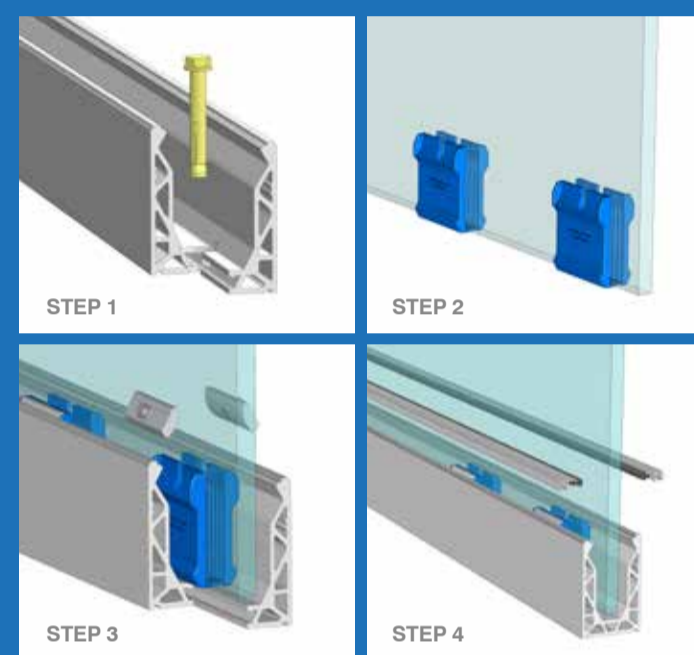

STEP 4

Attach the cover strip (D4) and bead gasket to complete the installation.

Introducing CRL Spig-Lite Pro

Tested to BS6180:2011 to achieve 0.74 KN loading required for residential and small commercial applications.

ONLY 2 SPIGOTS & FIXINGS REQUIRED PER METRE

Extremely quick to install, elongated holes to allow for easy alignment.

NO NEED TO DRILL THE GLASS

Our glass clamping mechanism removes the need to hold the glass with locking pins.

NO DRAINAGE ISSUES

Raises the glass to 32 mm above the floor level which produces natural drainage

USES THE SAME PROVEN ADJUSTMENT SYSTEM AS POSIGLAZE

Horizontal alignment of each glass panel, ensuring the top edge of the glass is equal.

GLASS THICKNESSES

- 12 mm and 15 mm toughened monolithic glass
- 21.52 mm toughened laminated glass

EASY TO INSTALL
AND ADJUST

STEP 1

Bolt the spigots to the substrate (Only 2 spigots required per metre).

STEP 2

Firmly squeeze the clamps around the glass and lower into the Spigots.

STEP 3

Thread the bolt in the clamp bar and position them within the moulded clamp area. Adjust and lock the glass in position by undoing the screw.

STEP 4

Slip the gasket in the top recess of the top bead. Apply adhesive to the top bead and place on the Spigot.