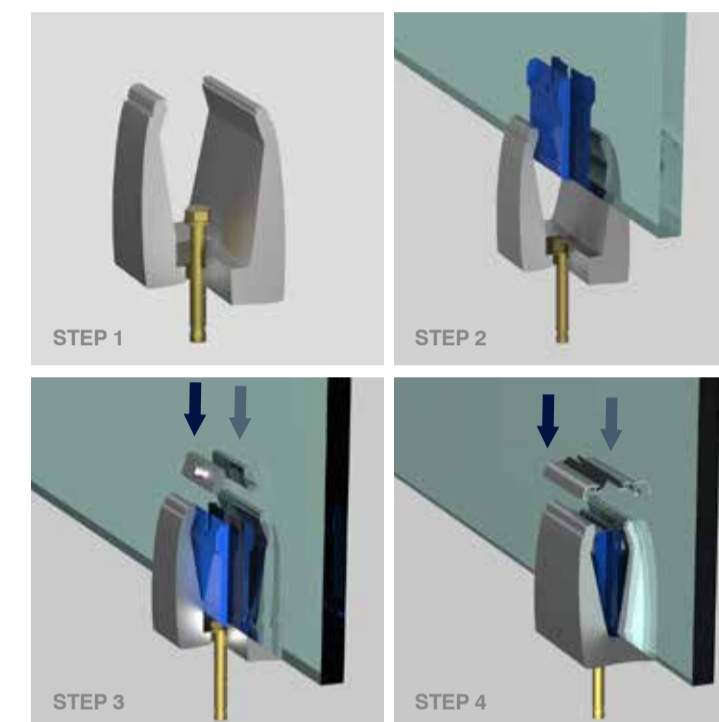

SAVE ON
ADJUSTABLE GLASS BALUSTRADES!

NEW

THE IDEAL SOLUTION TO ALIGN GLASS PANELS WHEN A HANDRAIL IS NOT DESIRED!

FROM ONLY
£79.00*
per metre

TESTED TO
BS 6180:2011

NEW

THE IDEAL SOLUTION FOR RESIDENTIAL PROJECTS!

FROM ONLY
£92.00*
per metre

TESTED TO
BS6180:2011

NEW - CRL Posiglaze

FAST INSTALLATION

Designed to be installed without the need of ensuring the fitting surface is totally level.

FULLY ADJUSTABLE AFTER INSTALLATION

Posiglaze uses a unique, simple adjustment system allowing horizontal alignment of each glass panel.

LIGHT WEIGHT AND EXTREMELY STRONG

Cleverly designed out of extruded aluminium, saving weight yet keeping strength. We anodise our system increasing protection against the elements.

GLASS THICKNESSES

- 12 mm, 15 mm and 19 mm toughened monolithic glass
- 13.52 mm, 17.52 mm and 21.52 mm toughened laminated glass

EXCELLENTLY ENGINEERED

Our system is tested & engineered to meet the strictest building regulations (with the appropriate fixing and glass thickness) in both domestic and commercial installations as per BSI standard 6180:2011.

EASY TO INSTALL,
EASY TO ADJUST

STEP 1

Fit the base channel (D1) to the substructure.

STEP 2

Clip the glass slip clamps (D2) to the bottom edge of the glass panel (We provide different sized clamps for different glass thicknesses).

Place the bolt screws in the pivot clamp (D3).

STEP 3

Position the glass in the channel. Using the adjustment bolts, loosening one side and tightening the other. This will allow the alignment of the glass with the adjacent panel and enable vertical alignment of the glass.

STEP 4

Attach the cover strip (D4) and bead gasket to complete the installation.

Introducing CRL Spig-Lite Pro