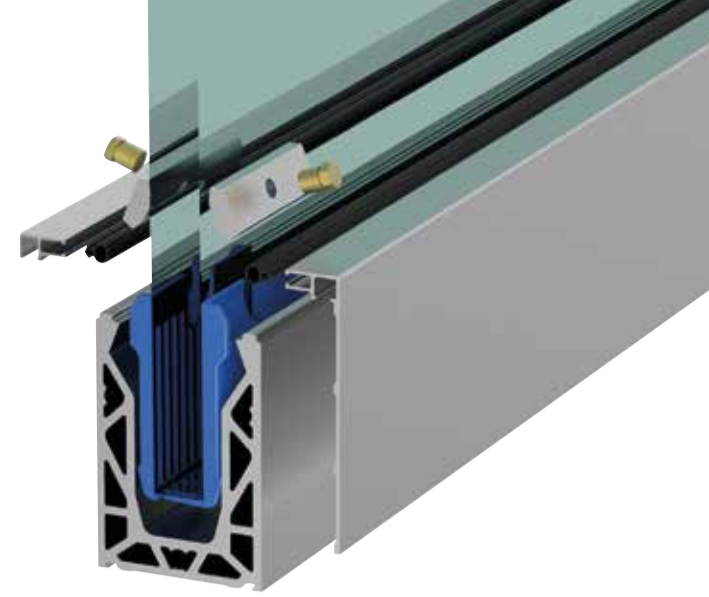

SAVE ON
ADJUSTABLE GLASS BALUSTRADES!

NEW

THE IDEAL SOLUTION TO ALIGN GLASS PANELS WHEN A HANDRAIL IS NOT DESIRED!

FROM ONLY
£79.00*
per metre

TESTED TO
BS 6180:2011

NEW