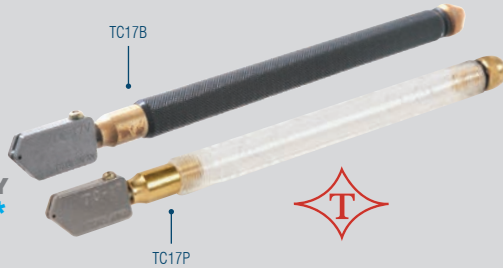

Save on Cutting Items

P

Was
£15.15

Now from ONLY
£13.63*
each

BUY DIRECT

from the exclusive
European distributor
for TOYO® cutters