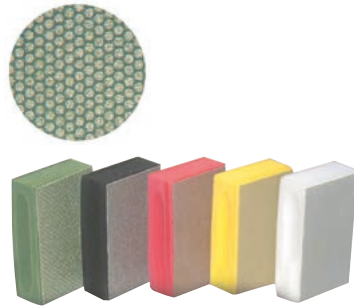

CAT. NO.	DESCRIPTION	1
DHP60	CRL Green 60 grit diamond hand pad	£12.56
DHP120	CRL Black 120x grit diamond hand pad	£11.54
DHP220	CRL Red 220 grit diamond hand pad	£8.39
DHP400	CRL Yellow 400x grit diamond hand pad	£8.02
DHPSET	CRL Diamond Hand Pad Set	£35.92

*Price based on DHP400