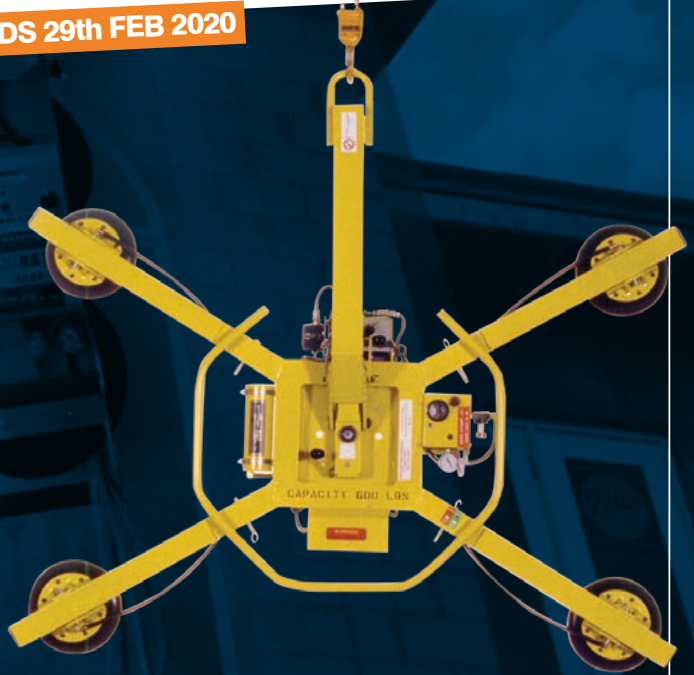

GREAT DEALS!

HURRY - ENDS 29th FEB 2020

**SAVE 10%
ON GLASS
HANDLING**
PAGES 9 & 10

GLASS HANDLING | SEALANTS & ADHESIVES | HEATED MIRROR PADS
SHOWER HARDWARE & MUCH MORE!

BIG SAVINGS ON EVERYDAY ITEMS FOR THE GLASS SHOP..