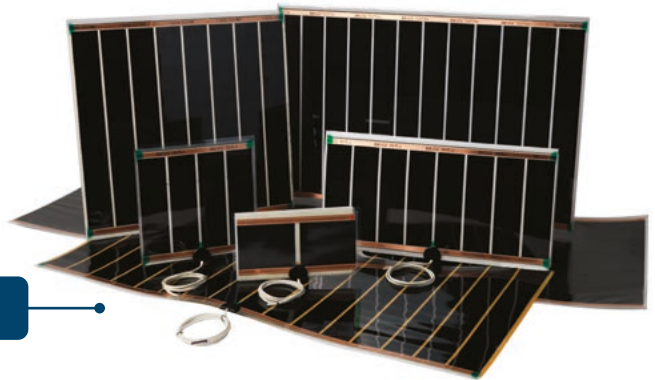

\*Minimum order: 1 can. Price based on an order quantity of 144 cans.

**SAVE 10%**  
ON ALL HEATED MIRROR PADS  
AND MOUNTING SETS

**PREVENTS MIRROR MISTING**

**D CRL HEATED MIRROR PADS**

- Prevents mirror misting
- Simple installation
- Easily applied to the rear of the mirror
- Over 30 sizes available
- 240 Volts and 12 Volts