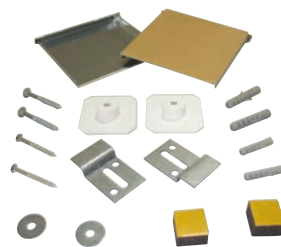

MIRROR MOUNTING SETS

- Easy installation
- Invisible mounting
- Suitable for wet rooms

**TAKE A LOOK
AT OUR RANGE
OF HEATED
MIRROR PADS
ON PAGE 4**

E CRL ED SERIES MIRROR MOUNTING SET

Press button mirror mounting set includes eccentric discs, press buttons, self adhesive pads screws and wall plugs.

WAS £3.16

NOW FROM ONLY

£2.84*

each

CAT. NO.	SIZE	1	24	48
P19ED08	For mirrors up to 0.8m²	£3.29	£3.05	£2.84
P19ED16	For mirrors up to 1.6m²	£4.11	£3.78	£3.55
P19ED26	For mirrors up to 2.6m²	£5.58	£5.16	£4.77

*Minimum order: 1 set. Price based on an order quantity of 48 (P19ED08)

F CRL EM SERIES MIRROR MOUNTING SET

Magnetic mirror mounting set includes, eccentric discs, mirror adhesive, magnets, mirror plates, self adhesive pads and wall plugs.

WAS £4.32

NOW FROM ONLY

£3.88*

each

CAT. NO.	SIZE	1	24	48
P19EM08	For mirrors up to 0.8m²	£4.23	£4.09	£3.88
P19EM16	For mirrors up to 1.6m²	£5.07	£4.82	£4.63
P19EM26	For mirrors up to 2.6m²	£6.35	£6.06	£5.75

*Minimum order: 1 set. Price based on an order quantity of 48 (P19EM08)

G CRL LD SERIES MIRROR MOUNTING SET

Simple mirror mounting bracket set includes press buttons, mounting brackets, mirror plates self adhesive pads, screws, washers and wall plugs.

WAS £3.21

NOW FROM ONLY

£2.89*

each

CAT. NO.	SIZE	1	24	48
P19LD08	For mirrors up to 0.8m²	£3.36	£3.12	£2.89
P19LD16	For mirrors up to 1.6m²	£4.18	£3.83	£3.59
P19LD26	For mirrors up to 2.6m²	£6.06	£5.57	£5.20

*Minimum order: 1 set. Price based on an order quantity of 48 (P19LD08)

P19LD08