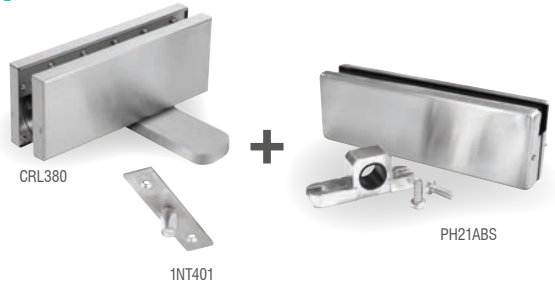

## K CRL HYDRAULIC CLOSER SET FOR ALL-GLASS DOORS

- Kit includes 1 x hydraulic patch fitting with back check (CRL380), 1 x top door patch fitting (PH21ABS) and 1 x centre-hung free swinging top pivot (1NT401)
- Max door weight: 100 kg
- Max door width: 1000 mm
- Closing speed adjustment 170° to 15°
- Latching speed adjustment 15° to 0°
- Quick installation - no hole required in the floor
- For use with 10 to 12 mm monolithic toughened glass
- Glass fabrication required