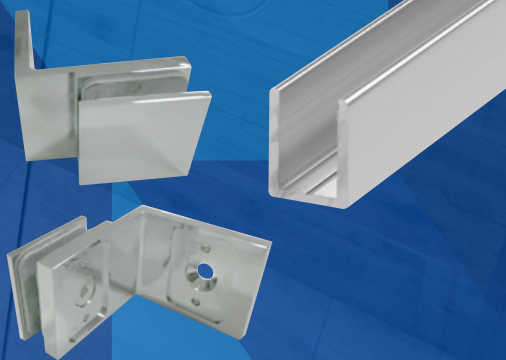

## Verona Clamp Kit

- Secures 10 mm glass panels in shower installations giving extra support than using U-Channels alone
- Clamp finishes flush with the front face of the U-Channel giving a seamless look
- Comes complete with cover plates to hide securing screws
- Chrome plated for a modern appearance
- The U-Channel is wet glazed with clear silicone to secure the glass
- U Channel and Verona Clamp can be bought separately if required