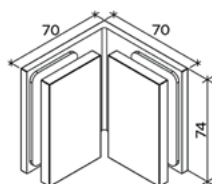

CRL Bellagio klemmebeslag med dækplader, 90° glas-glas

CRL Bellagio Clamp with Cover Plates, 90° Glass-Glass

BEL090CH

BEL090MBL

BEL090BN

Glas/Glass	8mm	10mm
A	32mm	30mm
B	42mm	42mm

Kat. Nr.	Beskrivelse	Description	Farve	Finish
BEL090CH	Clamp, 90° Glass-Glass	Clamp, 90° Glass-Glass	Krom	Chrome
BEL090MBL	Clamp, 90° Glass-Glass	Clamp, 90° Glass-Glass	Mat Sort	Matte Black
BEL090BN	Clamp, 90° Glass-Glass	Clamp, 90° Glass-Glass	Børstet Nikkel	Brushed Nickel