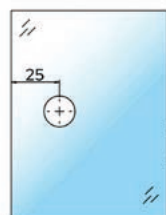

CRL Bellagio Klemmebeslag med dækplader, 90° glas-væg

CRL Bellagio Clamp with Cover Plates, 90° Glass-Wall

BEL90SCH

BEL90SMBL

BEL90SBN

Kat. Nr.	Beskrivelse	Description	Farve	Finish
BEL90SCH	Clamp, 90° Glass-Wall	Clamp, 90° Glass-Wall	Krom	Chrome
BEL90SMBL	Clamp, 90° Glass-Wall	Clamp, 90° Glass-Wall	Mat Sort	Matte Black
BEL90SBN	Clamp, 90° Glass-Wall	Clamp, 90° Glass-Wall	Børstet Nikkel	Brushed Nickel

CRL Bellagio klemmebeslag med dækplader, 90° glas-glas

CRL Bellagio Clamp with Cover Plates, 90° Glass-Glass

BEL090CH

BEL090MBL

BEL090BN

Glas/Glass	8mm	10mm
A	32mm	30mm
B	42mm	42mm

Kat. Nr.	Beskrivelse	Description	Farve	Finish
BEL090CH	Clamp, 90° Glass-Glass	Clamp, 90° Glass-Glass	Krom	Chrome
BEL090MBL	Clamp, 90° Glass-Glass	Clamp, 90° Glass-Glass	Mat Sort	Matte Black
BEL090BN	Clamp, 90° Glass-Glass	Clamp, 90° Glass-Glass	Børstet Nikkel	Brushed Nickel