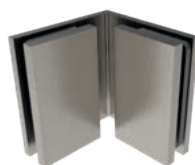

CRL Bellagio klemmebeslag med dækplader, 90° glas-glas

CRL Bellagio Clamp with Cover Plates, 90° Glass-Glass

BEL090CH

BEL090MBL

BEL090BN

Glas/Glass	8mm	10mm
A	32mm	30mm
B	42mm	42mm

Kat. Nr.	Beskrivelse	Description	Farve	Finish
BEL090CH	Clamp, 90° Glass-Glass	Clamp, 90° Glass-Glass	Krom	Chrome
BEL090MBL	Clamp, 90° Glass-Glass	Clamp, 90° Glass-Glass	Mat Sort	Matte Black
BEL090BN	Clamp, 90° Glass-Glass	Clamp, 90° Glass-Glass	Børstet Nikkel	Brushed Nickel