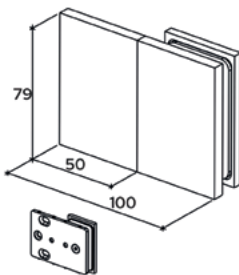

CRL Como Klemmebeslag med dækplader, 180° glas-væg CRL Como Clamp with Cover Plates, 180° Glass-Wall

Kat. Nr.	Beskrivelse	Description	Farve	Finish
COM180SCH	Clamp, 180° Glass-Wall	Clamp, 180° Glass-Wall	Krom	Chrome
COM180SMBL	Clamp, 180° Glass-Wall	Clamp, 180° Glass-Wall	Mat Sort	Matte Black
COM180SBN	Clamp, 180° Glass-Wall	Clamp, 180° Glass-Wall	Børstet Nikkel	Brushed Nickel