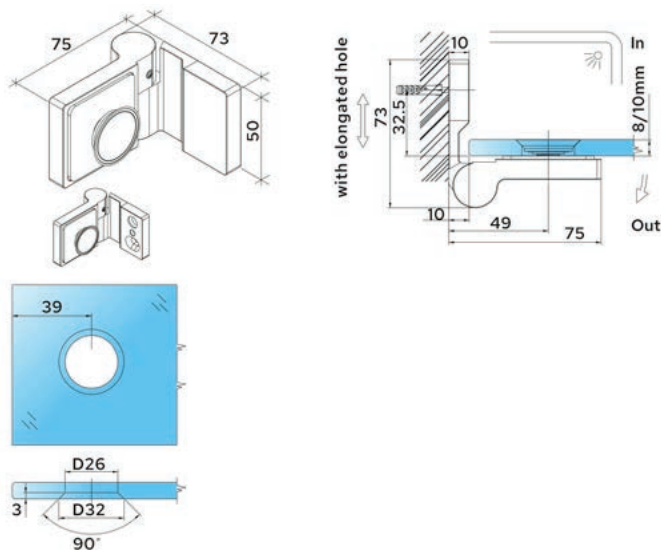

Maksimal belastning	8 og 10 mm glas	
	Vægt	Dørbredde
Med 2 hængsler	45 kg	900 mm

Features

- High quality hinge with rise and fall function
- Compact design
- High load capacity
- Flush mounting
- Cover plates for wall screws
- Self closing from 60°
- Adjustable with elongated holes
- Anti lift device
- Solid brass
- For 8 and 10 mm tempered safety glass
- Tested to DIN EN 14428:2019-07 over 100,000 cycles

Maximum Loads	8 and 10 mm Glass	
	Weight	Door Width
With 2 hinges	45 kg	900 mm

LUG044RCH

LUG044RMBL

LUG044RBN

CRL Lugano Offset hængsel, Flush Mount, Hæve / Sænke, med skjult Monteringskrue, 90° glasvæg

CRL Lugano Offset Hinge, Flush Mount, Rise and Fall, with Concealed Mounting Screws, 90° Glass-Wall