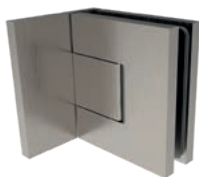

BEL344BN

CRL Bellagio justerbart hængsel med dækplader, 90° glas-væg

CRL Bellagio Adjustable Hinge with Cover Plates, 90° Glass-Wall

Kat. Nr.	Beskrivelse	Description	Farve	Finish
BEL344CH	Hinge, 90° Glass-Wall	Hinge, 90° Glass-Wall	Krom	Chrome
BEL344MBL	Hinge, 90° Glass-Wall	Hinge, 90° Glass-Wall	Mat Sort	Matte Black
BEL344BN	Hinge, 90° Glass-Wall	Hinge, 90° Glass-Wall	Børstet Nikkel	Brushed Nickel

CRL Bellagio justerbart hængsel med dækplader, 180° glas-glas

CRL Bellagio Adjustable Hinge with Cover Plates, 180° Glass-Glass

Kat. Nr.	Beskrivelse	Description	Farve	Finish
BEL380CH	Hinge, 180° Glass-Glass	Hinge, 180° Glass-Glass	Krom	Chrome
BEL380MBL	Hinge, 180° Glass-Glass	Hinge, 180° Glass-Glass	Mat Sort	Matte Black
BEL380BN	Hinge, 180° Glass-Glass	Hinge, 180° Glass-Glass	Børstet Nikkel	Brushed Nickel