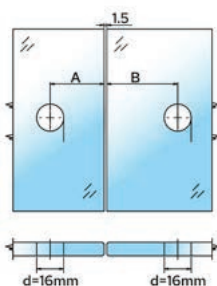

CRL Bellagio klemmebeslag med dækplader, 90° glas-glas

CRL Bellagio Clamp with Cover Plates, 90° Glass-Glass

BEL090CH

BEL090MBL

BEL090BN

Glas/Glass	8mm	10mm
A	32mm	30mm
B	42mm	42mm

Kat. Nr.	Beskrivelse	Description	Farve	Finish
BEL090CH	Clamp, 90° Glass-Glass	Clamp, 90° Glass-Glass	Krom	Chrome
BEL090MBL	Clamp, 90° Glass-Glass	Clamp, 90° Glass-Glass	Mat Sort	Matte Black
BEL090BN	Clamp, 90° Glass-Glass	Clamp, 90° Glass-Glass	Børstet Nikkel	Brushed Nickel