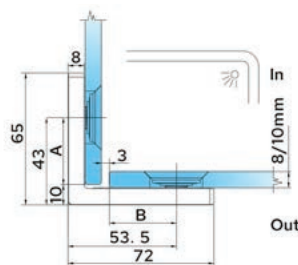

CRL Lugano Flushmount klemmebeslag med dækplader, 90° glas-glas CRL Lugano Flush Mount Clamps with Cover Plates, 90° Glass-Glass

LU090CH

LU090MBL

LU090BN

Glas/Glass	8mm	10mm
A	33mm	33mm
B	33mm	31mm

Kat. Nr.	Beskrivelse	Description	Farve	Finish
LU090CH	Clamp, 90° Glass-Glass	Clamp, 90° Glass-Glass	Krom	Chrome
LU090MBL	Clamp, 90° Glass-Glass	Clamp, 90° Glass-Glass	Mat Sort	Matte Black
LU090BN	Clamp, 90° Glass-Glass	Clamp, 90° Glass-Glass	Børstet Nikkel	Brushed Nickel

Adjustable shower door hinge with cover plates

This square cornered hinge has a minimalist look due to the small gaps and cover plates, which are simple to fix and also to remove. The zero position of the Bellagio hinge is adjustable with a capacity of 50 kg and a maximum door width of 1 metre.