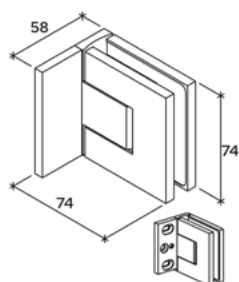

Maksimal belastning	8 og 10 mm Glas	
	Vægt	Dørbredde
Med 2 hængsler	50 kg	1.000 mm

Features

- High quality adjustable shower door hinge
- Exact zero position
- Modern square design
- Compact design
- Adjustable zero position
- Self closing from approximately 25°
- High load capacity
- Cover plates
- Solid brass
- For 8 and 10 mm tempered safety glass
- Tested to DIN EN 14428:2019-07 over 100,000 cycles

Maximum loads	8 and 10 mm Glass	
	Weight	Door width
With 2 hinges	50 kg	1,000 mm

BEL344CH

BEL344MBL

BEL344BN

CRL Bellagio justerbart hængsel med dækplader, 90° glas-væg

CRL Bellagio Adjustable Hinge with Cover Plates, 90° Glass-Wall