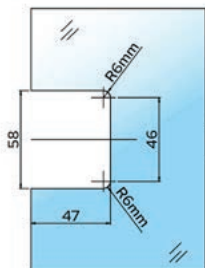

Maksimal belastning	8 og 10 mm Glas	
	Vægt	Dørbredde
Med 2 hængsler	50 kg	1.000 mm

Features

- High quality adjustable shower door hinge
- Exact zero position
- Modern square design
- Compact design
- Adjustable zero position
- Self closing from approximately 25°
- High load capacity
- Cover plates
- Solid brass
- For 8 and 10 mm tempered safety glass
- Tested to DIN EN 14428:2019-07 over 100,000 cycles

Maximum loads	8 and 10 mm Glass	
	Weight	Door width
With 2 hinges	50 kg	1,000 mm

BEL344CH

BEL344MBL

BEL344BN

CRL Bellagio justerbart hængsel med dækplader, 90° glas-væg

CRL Bellagio Adjustable Hinge with Cover Plates, 90° Glass-Wall