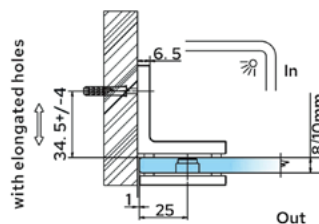

CRL Bellagio Klemmebeslag med dækplader, 90° glas-væg

CRL Bellagio Clamp with Cover Plates, 90° Glass-Wall

BEL90SCH

BEL90SMBL

BEL90SBN

Kat. Nr.	Beskrivelse	Description	Farve	Finish
BEL90SCH	Clamp, 90° Glass-Wall	Clamp, 90° Glass-Wall	Krom	Chrome
BEL90SMBL	Clamp, 90° Glass-Wall	Clamp, 90° Glass-Wall	Mat Sort	Matte Black
BEL90SBN	Clamp, 90° Glass-Wall	Clamp, 90° Glass-Wall	Børstet Nikkel	Brushed Nickel

CRL Bellagio klemmebeslag med dækplader, 90° glas-glas

CRL Bellagio Clamp with Cover Plates, 90° Glass-Glass

BEL090CH

BEL090MBL

BEL090BN

Glas/Glass	8mm	10mm
A	32mm	30mm
B	42mm	42mm

Kat. Nr.	Beskrivelse	Description	Farve	Finish
BEL090CH	Clamp, 90° Glass-Glass	Clamp, 90° Glass-Glass	Krom	Chrome
BEL090MBL	Clamp, 90° Glass-Glass	Clamp, 90° Glass-Glass	Mat Sort	Matte Black
BEL090BN	Clamp, 90° Glass-Glass	Clamp, 90° Glass-Glass	Børstet Nikkel	Brushed Nickel