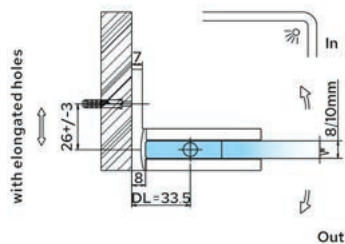

Maksimal belastning	8 og 10 mm Glas	
	Vægt	Dørbredde
Med 2 hængsler	50 kg	1.000 mm

Features

- High quality adjustable shower door hinge
- Exact zero position
- Modern square design
- Compact design
- Adjustable zero position
- Self closing from approximately 25°
- High load capacity
- Cover plates
- Solid brass
- For 8 and 10 mm tempered safety glass
- Tested to DIN EN 14428:2019-07 over 100,000 cycles

Maximum loads	8 and 10 mm Glass	
	Weight	Door width
With 2 hinges	50 kg	1,000 mm

BEL344CH

BEL344MBL

BEL344BN

CRL Bellagio justerbart hængsel med dækplader, 90° glas-væg

CRL Bellagio Adjustable Hinge with Cover Plates, 90° Glass-Wall