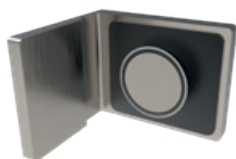

LUGANO Bruse Serien | LUGANO Shower Door Hardware

LU90SBN

CRL Lugano Flush Mount klemmebeslag med dækplader 90°, glas-væg CRL Lugano Flush Mount Wall Clamps with Cover Plates, 90° Glass-Wall

Kat. Nr.	Beskrivelse	Description	Farve	Finish
LU90SCH	Clamp, 90° Glass-Wall	Clamp, 90° Glass-Wall	Krom	Chrome
LU90SMBL	Clamp, 90° Glass-Wall	Clamp, 90° Glass-Wall	Mat Sort	Matte Black
LU90SBN	Clamp, 90° Glass-Wall	Clamp, 90° Glass-Wall	Børstet Nikkel	Brushed Nickel

CRL Lugano Flushmount klemmebeslag med dækplader, 90° glas-glas CRL Lugano Flush Mount Clamps with Cover Plates, 90° Glass-Glass

Kat. Nr.	Beskrivelse	Description	Farve	Finish
LU090CH	Clamp, 90° Glass-Glass	Clamp, 90° Glass-Glass	Krom	Chrome
LU090MBL	Clamp, 90° Glass-Glass	Clamp, 90° Glass-Glass	Mat Sort	Matte Black
LU090BN	Clamp, 90° Glass-Glass	Clamp, 90° Glass-Glass	Børstet Nikkel	Brushed Nickel