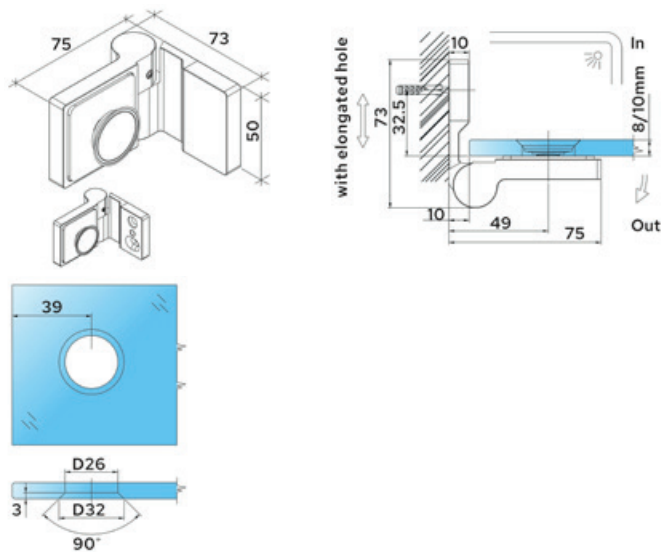

### Features

- High quality hinge with rise and fall function
- Compact design
- High load capacity
- Flush mounting
- Cover plates for wall screws
- Self closing from 60°
- Adjustable with elongated holes
- Anti lift device
- Solid brass
- For 8 and 10 mm tempered safety glass
- Tested to DIN EN 14428:2019-07 over 100,000 cycles

Maximum Loads	8 and 10 mm Glass	
	Weight	Door Width
With 2 hinges	45 kg	900 mm

LUG044RCH

LUG044RMBL

LUG044RBN

**CRL Lugano Offset hængsel, Flush Mount, Hæve / Sænke, med skjult Monteringskruer, 90° glasvæg**

**CRL Lugano Offset Hinge, Flush Mount, Rise and Fall, with Concealed Mounting Screws, 90° Glass-Wall**

Kat. Nr.	Beskrivelse	Description	Farve	Finish
LUG044RCH	Offset hinge, 90° Glass - Wall, Right	Offset hinge, 90° Glass - Wall, Right	Krom	Chrome
LUG044RMBL	Offset hinge, 90° Glass - Wall, Right	Offset hinge, 90° Glass - Wall, Right	Mat Sort	Matte Black
LUG044RBN	Offset hinge, 90° Glass - Wall, Right	Offset hinge, 90° Glass - Wall, Right	Børstet Nikkel	Brushed Nickel
LUG044LCH	Offset hinge, 90° Glass-Wall, Left	Offset hinge, 90° Glass-Wall, Left	Krom	Chrome
LUG044LMBL	Offset hinge, 90° Glass - Wall, Left	Offset hinge, 90° Glass - Wall, Left	Mat Sort	Matte Black
LUG044LBN	Offset hinge, 90° Glass-Wall, Left	Offset hinge, 90° Glass-Wall, Left	Børstet Nikkel	Brushed Nickel