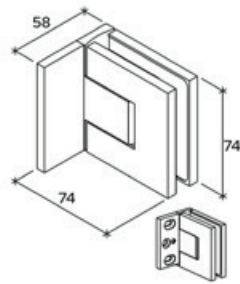

CRL Bellagio justerbart hængsel med dækplader, 90° glas-væg CRL Bellagio Adjustable Hinge with Cover Plates, 90° Glass-Wall

Kat. Nr.	Beskrivelse	Description	Farve	Finish
BEL344CH	Hinge, 90° Glass-Wall	Hinge, 90° Glass-Wall	Krom	Chrome
BEL344MBL	Hinge, 90° Glass-Wall	Hinge, 90° Glass-Wall	Mat Sort	Matte Black
BEL344BN	Hinge, 90° Glass-Wall	Hinge, 90° Glass-Wall	Børstet Nikkel	Brushed Nickel