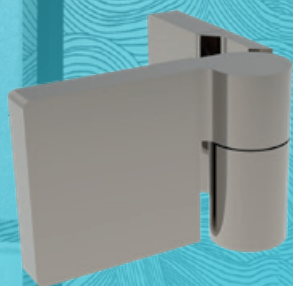

LUGANO

Flush mount hængsel med hæve / sænke funktion.

Følger trenden mod vådrum, Lugano tilbyder en hæve / sænke -mekanisme, der hæver glasset med op til 5 mm. På trods af dens kompakte dimensioner, kan Lugano -hængslet understøtte døre, der vejer op til 45 kg med en dørbredde på 900 mm. flush mount gør det let at rengøre brusekabinen indefra.

Flush mount shower hardware with a rise and fall function

Following the trend towards wet rooms, Lugano offers a rise and fall mechanism that raises the shower door by up to 5 mm. Despite its compact dimensions, the Lugano hinge can support doors weighing up to 45 kg with a door width of 900 mm. The flush mounting makes it easy to clean the shower cubicle from the inside.