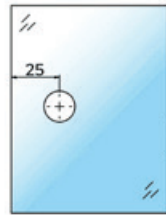

### CRL Bellagio Clamp with Cover Plates, 90° Glass-Wall

BEL90SCH

BEL90SMBL

BEL90SBN

Kat. Nr.	Beskrivelse	Description	Farve	Finish
BEL90SCH	Clamp, 90° Glass-Wall	Clamp, 90° Glass-Wall	Krom	Chrome
BEL90SMBL	Clamp, 90° Glass-Wall	Clamp, 90° Glass-Wall	Mat Sort	Matte Black
BEL90SBN	Clamp, 90° Glass-Wall	Clamp, 90° Glass-Wall	Børstet Nikkel	Brushed Nickel