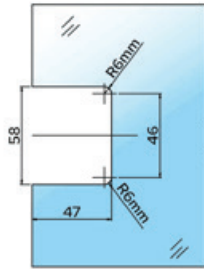

CRL Bellagio justerbart hængsel med dækplader, 90° glas-væg CRL Bellagio Adjustable Hinge with Cover Plates, 90° Glass-Wall

Kat. Nr.	Beskrivelse	Description	Farve	Finish
BEL344CH	Hinge, 90° Glass-Wall	Hinge, 90° Glass-Wall	Krom	Chrome
BEL344MBL	Hinge, 90° Glass-Wall	Hinge, 90° Glass-Wall	Mat Sort	Matte Black
BEL344BN	Hinge, 90° Glass-Wall	Hinge, 90° Glass-Wall	Børstet Nikkel	Brushed Nickel