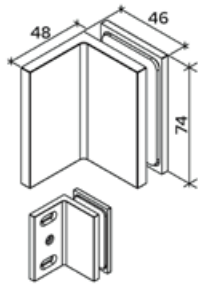

### CRL Bellagio Clamp with Cover Plates, 90° Glass-Wall

BEL90SCH

BEL90SMBL

BEL90SBN

Kat. Nr.	Beskrivelse	Description	Farve	Finish
BEL90SCH	Clamp, 90° Glass-Wall	Clamp, 90° Glass-Wall	Krom	Chrome
BEL90SMBL	Clamp, 90° Glass-Wall	Clamp, 90° Glass-Wall	Mat Sort	Matte Black
BEL90SBN	Clamp, 90° Glass-Wall	Clamp, 90° Glass-Wall	Børstet Nikkel	Brushed Nickel