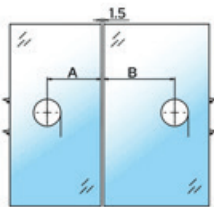

### CRL Bellagio Clamp with Cover Plates, 90° Glass-Glass

BELO90CH

BELO90MBL

BELO90BN

Glas/Glass	8mm	10mm
A	32mm	30mm
B	42mm	42mm

Kat. Nr.	Beskrivelse	Description	Farve	Finish
BELO90CH	Clamp, 90° Glass-Glass	Clamp, 90° Glass-Glass	Krom	Chrome
BELO90MBL	Clamp, 90° Glass-Glass	Clamp, 90° Glass-Glass	Mat Sort	Matte Black
BELO90BN	Clamp, 90° Glass-Glass	Clamp, 90° Glass-Glass	Børstet Nikkel	Brushed Nickel