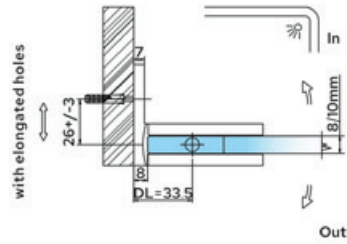

Kat. Nr.	Beskrivelse	Description	Farve	Finish
BEL344CH	Hinge, 90° Glass-Wall	Hinge, 90° Glass-Wall	Krom	Chrome
BEL344MBL	Hinge, 90° Glass-Wall	Hinge, 90° Glass-Wall	Mat Sort	Matte Black
BEL344BN	Hinge, 90° Glass-Wall	Hinge, 90° Glass-Wall	Børstet Nikkel	Brushed Nickel