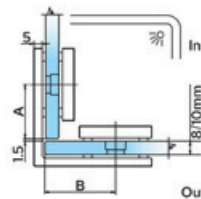

### CRL Bellagio Clamp with Cover Plates, 90° Glass-Glass

BELO90CH

BELO90MBL

BELO90BN

Glas/Glass	8mm	10mm
A	32mm	30mm
B	42mm	42mm

Kat. Nr.	Beskrivelse	Description	Farve	Finish
BELO90CH	Clamp, 90° Glass-Glass	Clamp, 90° Glass-Glass	Krom	Chrome
BELO90MBL	Clamp, 90° Glass-Glass	Clamp, 90° Glass-Glass	Mat Sort	Matte Black
BELO90BN	Clamp, 90° Glass-Glass	Clamp, 90° Glass-Glass	Børstet Nikkel	Brushed Nickel