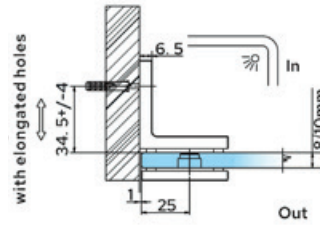

### CRL Bellagio Clamp with Cover Plates, 90° Glass-Wall

BEL90SCH

BEL90SMBL

BEL90SBN

Kat. Nr.	Beskrivelse	Description	Farve	Finish
BEL90SCH	Clamp, 90° Glass-Wall	Clamp, 90° Glass-Wall	Krom	Chrome
BEL90SMBL	Clamp, 90° Glass-Wall	Clamp, 90° Glass-Wall	Mat Sort	Matte Black
BEL90SBN	Clamp, 90° Glass-Wall	Clamp, 90° Glass-Wall	Børstet Nikkel	Brushed Nickel