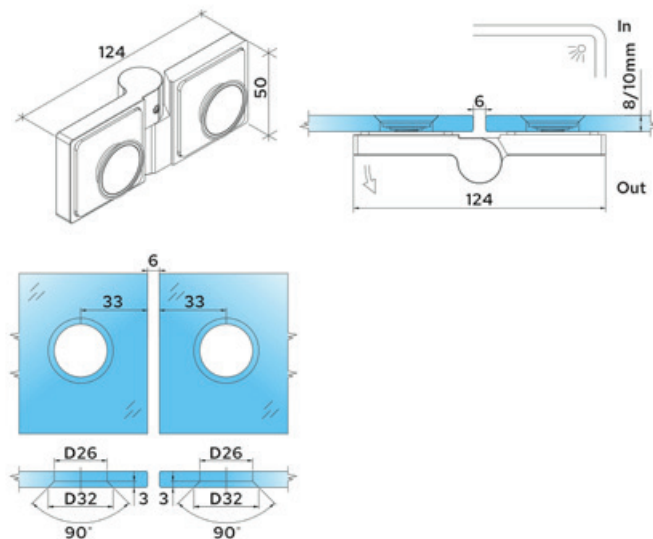

**CRL Lugano Offset Hinge, Flush Mount, Rise and Fall, with Concealed Mounting Screws, 90° Glass-Wall**

Kat. Nr.	Beskrivelse	Description	Farve	Finish
LUG044RCH	Offset hinge, 90° Glass - Wall, Right	Offset hinge, 90° Glass - Wall, Right	Krom	Chrome
LUG044RMBL	Offset hinge, 90° Glass - Wall, Right	Offset hinge, 90° Glass - Wall, Right	Mat Sort	Matte Black
LUG044RBN	Offset hinge, 90° Glass - Wall, Right	Offset hinge, 90° Glass - Wall, Right	Børstet Nikkel	Brushed Nickel
LUG044LCH	Offset hinge, 90° Glass-Wall, Left	Offset hinge, 90° Glass-Wall, Left	Krom	Chrome
LUG044LMBL	Offset hinge, 90° Glass - Wall, Left	Offset hinge, 90° Glass - Wall, Left	Mat Sort	Matte Black
LUG044LBN	Offset hinge, 90° Glass-Wall, Left	Offset hinge, 90° Glass-Wall, Left	Børstet Nikkel	Brushed Nickel

LUG180RCH

LUG180RMBL

LUG180RBN

**CRL Lugano Offset hængsel, Flush Mount, Hæve / Sænke, 180° glas-glas**

**CRL Lugano Offset Hinge, Flush Mount, Rise and Fall, 180° Glass-Glass**

Kat. Nr.	Beskrivelse	Description	Farve	Finish
LUG180RCH	Offset hinge, 180° Glass-Glass, Right	Offset hinge, 180° Glass-Glass, Right	Krom	Chrome
LUG180RMBL	Offset hinge, 180° Glass-Glass, Right	Offset hinge, 180° Glass-Glass, Right	Mat Sort	Matte Black
LUG180RBN	Offset hinge, 180° Glass-Glass, Right	Offset hinge, 180° Glass-Glass, Right	Børstet Nikkel	Brushed Nickel
LUG180LCH	Offset hinge, 180° Glass-Glass, Left	Offset hinge, 180° Glass-Glass, Left	Krom	Chrome
LUG180LMBL	Offset hinge, 180° Glass-Glass, Left	Offset hinge, 180° Glass-Glass, Left	Mat Sort	Matte Black
LUG180LBN	Offset hinge, 180° Glass-Glass, Left	Offset hinge, 180° Glass-Glass, Left	Børstet Nikkel	Brushed Nickel