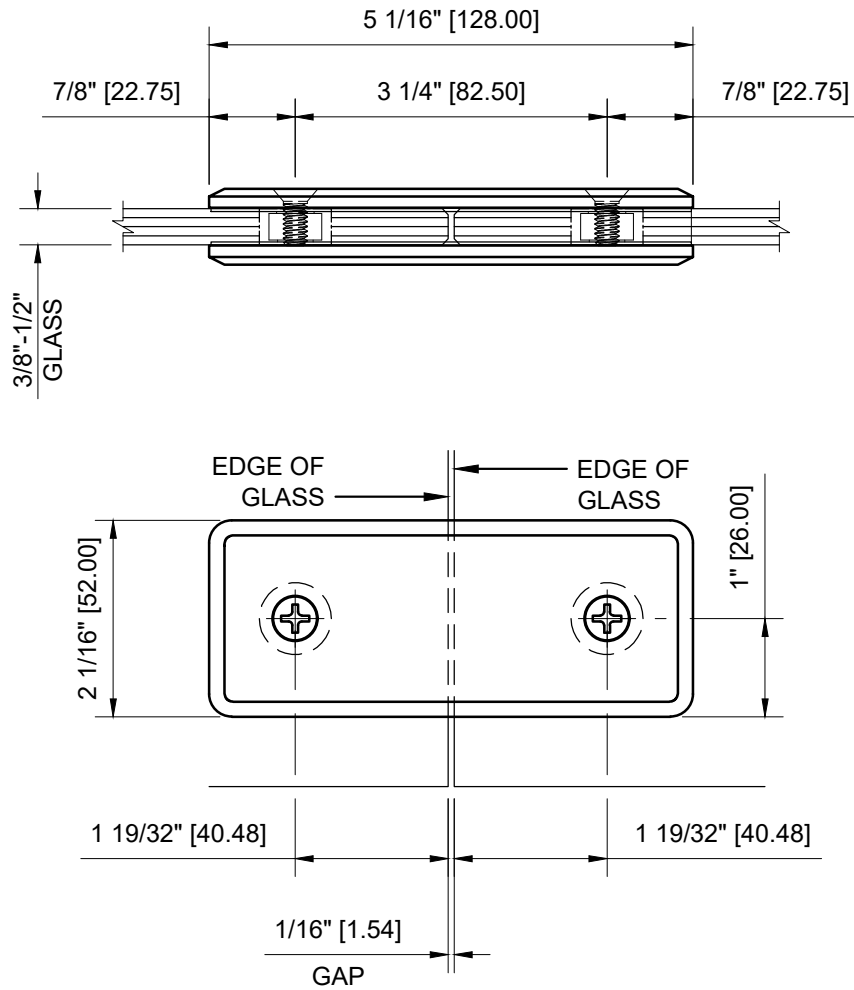

USE OF GASKETS

FOR 3/8" (10mm) GLASS:

FOR 1/2" (12mm) GLASS:

CATALOG NUMBER	FINISH
BGC180CH	POLISHED CHROME
BGC180BR	POLISHED BRASS
BGC1800RB	OIL RUBBED BRONZE
BGC180ABR	ANTIQUÉ BRASS
BGC180BBRZ	BRUSHED BRONZE
BGC180BN	BRUSHED NICKEL
BGC180BSC	BRUSHED SATIN CHROME
BGC180GP	GOLD PLATED
BGC180MBL	MATTE BLACK
BGC180PN	POLISHED NICKEL
BGC180SC	SATIN CHROME

BGC180XX - CRL BEVELED STYLE 180° GLASS TO GLASS HEAVY DUTY CLAMPS

DATE: 12-3-2019
 SCALE: 6"=1'-0"
 DRAWN BY: VM

DESCRIPTION: CRL BEVELED STYLE 180° DOUBLE STUD
 BGC180 - GLASS TO GLASS CLAMP

C.R. LAURENCE CO. ARCHITECTURAL PRODUCTS
 2503 E. Vernon Avenue, Los Angeles, CA 90058-1897
 PH (800)-421-6144 FX: 800-587-7501 www.crlaurence.com