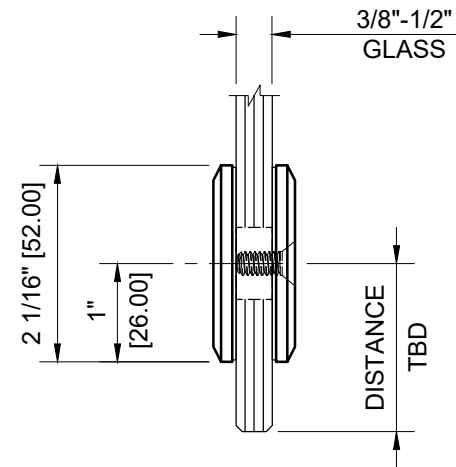

USE OF GASKETS

FOR 3/8" (10mm) GLASS:

FOR 1/2" (12mm) GLASS:

CATALOG NUMBER	FINISH
BGC180CH	POLISHED CHROME
BGC180BR	POLISHED BRASS
BGC1800RB	OIL RUBBED BRONZE
BGC180ABR	ANTIQUÉ BRASS
BGC180BBRZ	BRUSHED BRONZE
BGC180BN	BRUSHED NICKEL
BGC180BSC	BRUSHED SATIN CHROME
BGC180GP	GOLD PLATED
BGC180MBL	MATTE BLACK
BGC180PN	POLISHED NICKEL
BGC180SC	SATIN CHROME

BGC180XX - CRL BEVELED STYLE 180° GLASS TO GLASS HEAVY DUTY CLAMPS

DATE: 12-3-2019
 SCALE: 6"=1'-0"
 DRAWN BY: VM

DESCRIPTION: CRL BEVELED STYLE 180° DOUBLE STUD
 BGC180 - GLASS TO GLASS CLAMP

C.R. LAURENCE CO. ARCHITECTURAL PRODUCTS
 2503 E. Vernon Avenue, Los Angeles, CA 90058-1897
 PH (800)-421-6144 FX: 800-587-7501 www.crlaurence.com