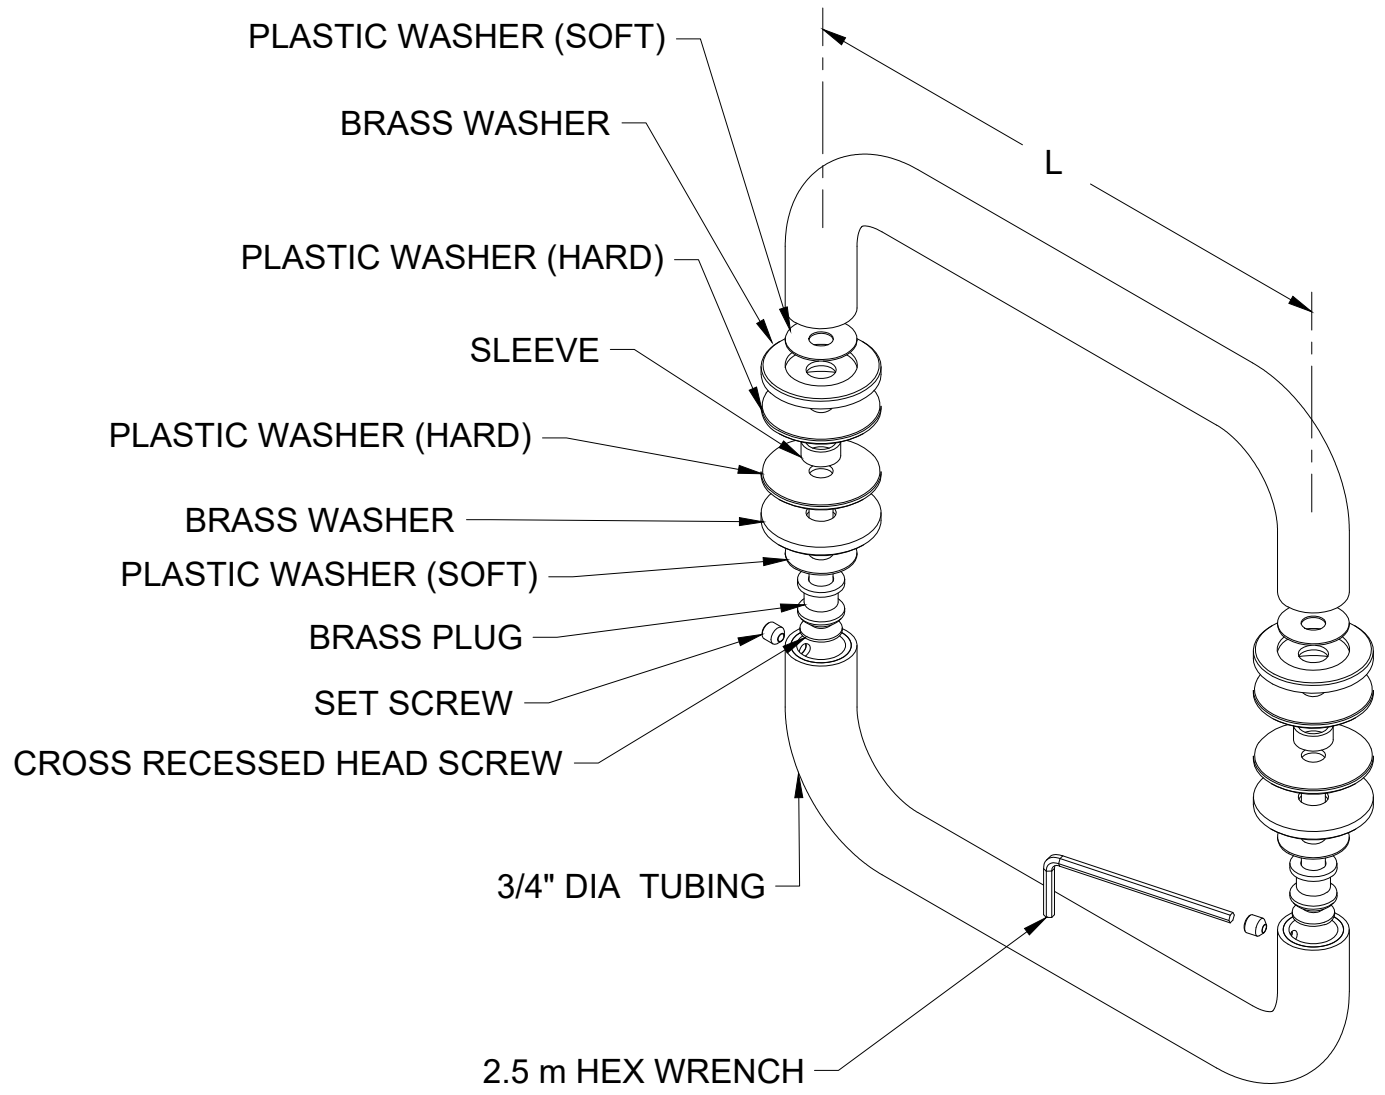

PART NUMBER	FINISH	L
BM8X8CH	CHROME	8"
BM8X8BR	BRASS	8"
BM8X80RB	OIL RUBBED BRONZE	8"
BM8X8ABN	ANTIQUÉ BRUSHED NICKEL	8"
BM8X8BN	BRUSHED NICKEL	8"
BM8X8BS	BRUSHED STAINLESS	8"
BM8X8BSC	BRUSHED SATIN CHROME	8"
BM8X8MBL	MATTE BLACK	8"
BM8X8PC0	POLISHED COPPER	8"
BM8X8PN	POLISHED NICKEL	8"
BM8X8PS	POLISHED STAINLESS	8"
BM8X8SB	SATIN BRASS	8"
BM8X8SC	SATIN CHROME	8"
BM8X8SN	SATIN NICKEL	8"
BM8X8W	WHITE	8"

BM6X6CH	CHROME	6"
BM6X6BR	BRASS	6"
BM6X60RB	OIL RUBBED BRONZE	6"
BM6X6ABN	ANTIQUÉ BRUSHED NICKEL	6"
BM6X6BN	BRUSHED NICKEL	6"
BM6X6BS	BRUSHED STAINLESS	6"
BM6X6BSC	BRUSHED SATIN CHROME	6"
BM6X6MBL	MATTE BLACK	6"
BM6X6PC0	POLISHED COPPER	6"
BM6X6PN	POLISHED NICKEL	6"
BM6X6PS	POLISHED STAINLESS	6"
BM6X6SB	SATIN BRASS	6"
BM6X6SC	SATIN CHROME	6"
BM6X6SN	SATIN NICKEL	6"
BM6X6W	WHITE	6"
BM6X6PC0	POLISHED COPPER	6"

C.R. LAURENCE CO.
ARCHITECTURAL PRODUCTS
PH (800)-421-6144 FX: 800-587-7501
www.crlaurence.com

DESCRIPTION:

BM BTB HANDLE

PART #:	SEE CHART	DATE:	10/23/18
FILE NAME:	BTB HANDLE	SCALE:	NTS
DRAWN BY:	BRIAN R.