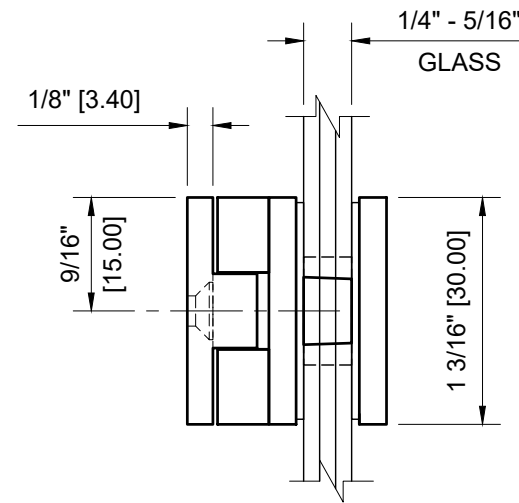

1/4" (6mm) GLASS:
5/16" (8mm) GLASS:

GLASS FABRICATION TEMPLATE

CRL - EH84 POLISHED CHROME LIGHT DUTY SQUARE CORNER STYLE HINGE FOR 1/4" - 5/16" GLASS

DATE: 5-20-2020
 SCALE: 1'-0"=1'-0"
 DRAWN BY: VM

DESCRIPTION: CRL - EH84 CHROME
 LIGHT DUTY FRAMELESS SHOWER DOOR HINGE
 SQUARE CORNER STYLE