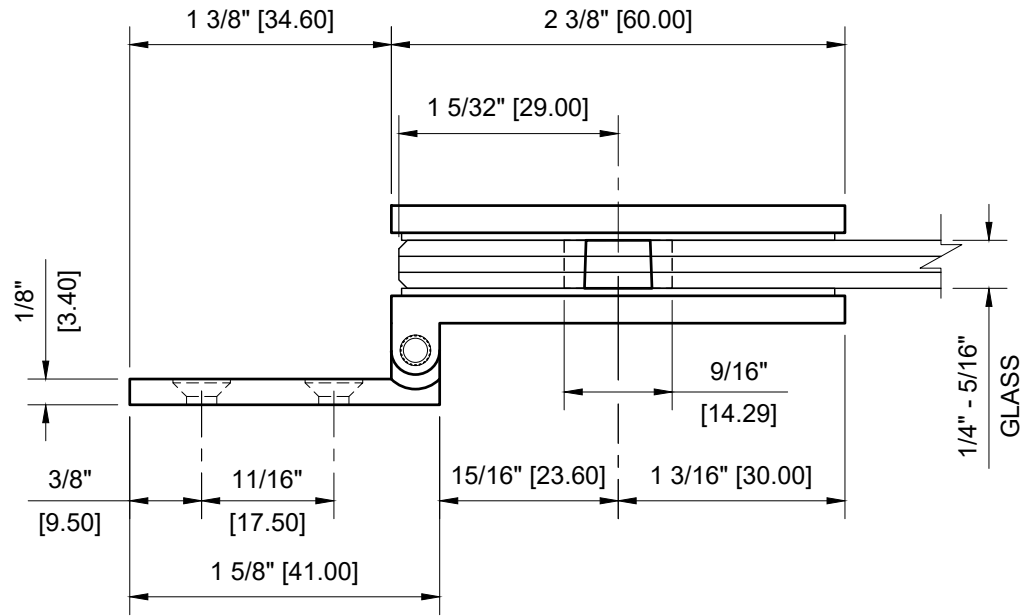

1/4" (6mm) GLASS:
5/16" (8mm) GLASS:

GLASS FABRICATION TEMPLATE

CRL - EH84 POLISHED CHROME LIGHT DUTY SQUARE CORNER STYLE HINGE FOR 1/4" - 5/16" GLASS

DATE: 5-20-2020
 SCALE: 1'-0"=1'-0"
 DRAWN BY: VM

DESCRIPTION: CRL - EH84 CHROME
 LIGHT DUTY FRAMELESS SHOWER DOOR HINGE
 SQUARE CORNER STYLE