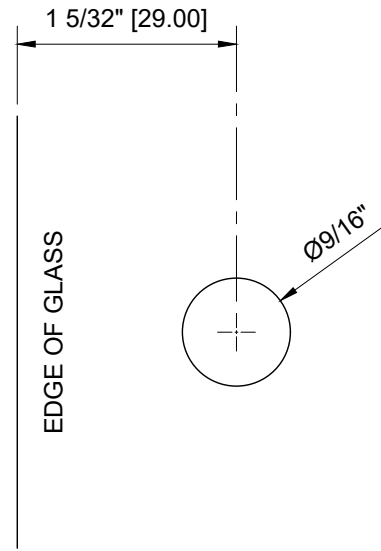

1/4" (6mm) GLASS:
5/16" (8mm) GLASS:

GLASS FABRICATION TEMPLATE

CRL - EH84 POLISHED CHROME LIGHT DUTY SQUARE CORNER STYLE HINGE FOR 1/4" - 5/16" GLASS

DATE: 5-20-2020
 SCALE: 1'-0"=1'-0"
 DRAWN BY: VM

DESCRIPTION: CRL - EH84 CHROME
 LIGHT DUTY FRAMELESS SHOWER DOOR HINGE
 SQUARE CORNER STYLE