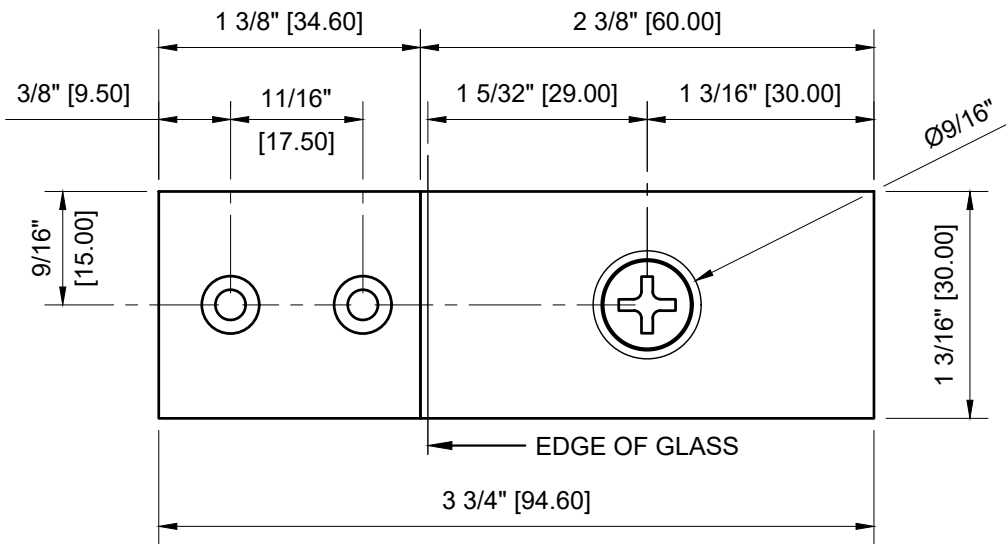

1/4" (6mm) GLASS:
5/16" (8mm) GLASS:

GLASS FABRICATION TEMPLATE

CRL - EH84 POLISHED CHROME LIGHT DUTY SQUARE CORNER STYLE HINGE FOR 1/4" - 5/16" GLASS

DATE: 5-20-2020
 SCALE: 1'-0"=1'-0"
 DRAWN BY: VM

DESCRIPTION: CRL - EH84 CHROME
 LIGHT DUTY FRAMELESS SHOWER DOOR HINGE
 SQUARE CORNER STYLE