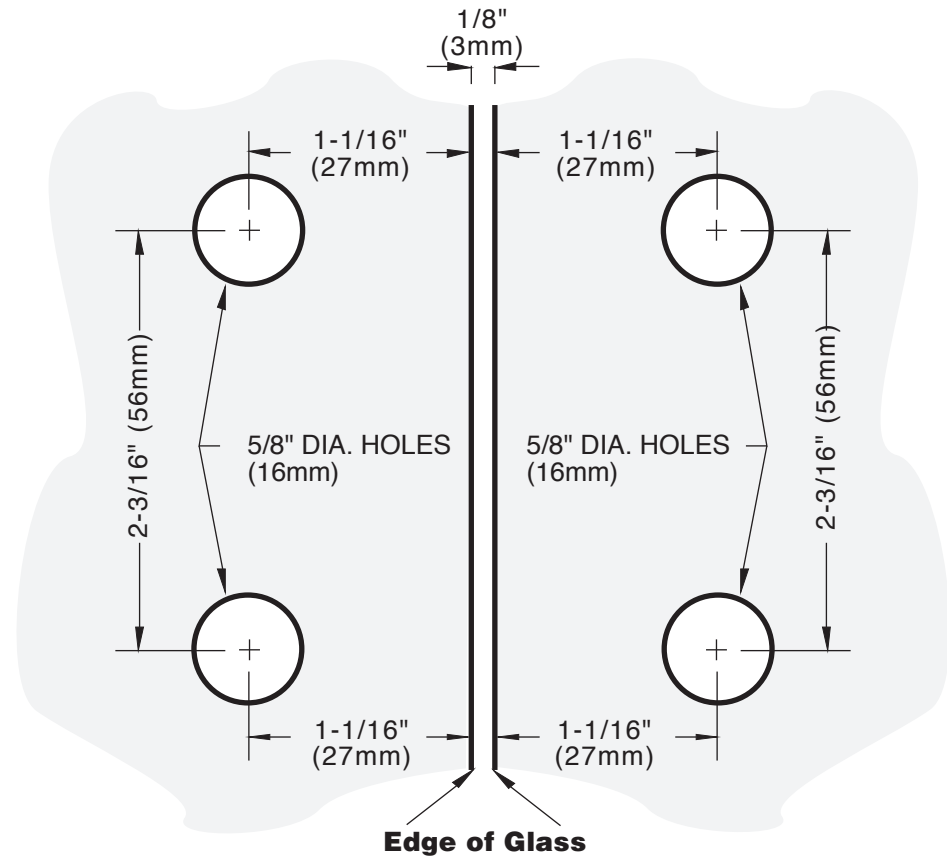

C.R. LAURENCE CO., INC.
PROFESSIONAL QUALITY

IMPORTANT:

Project measurements from the edge of the glass.

PETITE

180° Glass-to-Glass Hinge (Door Swings 180° Out Only)

CAT. No. PET181

C.R. Laurence Co., Inc.
crlaurence.com