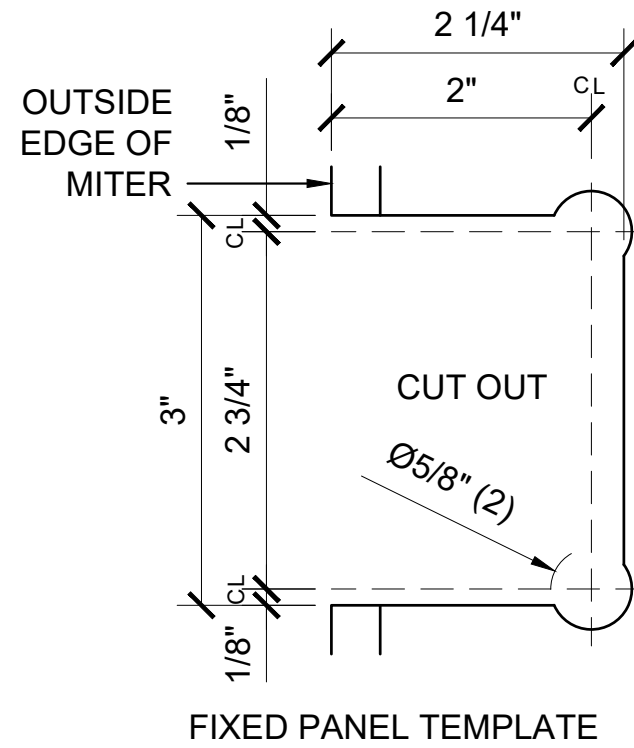

USE OF GASKETS

FOR 3/8" (10mm) GLASS: USE ONE THICK GASKET ON EACH SIDE
 FOR 1/2" (12mm) GLASS: USE ONE THIN GASKET ON EACH SIDE

V1E045XX - CRL VIENNA SERIES 135° GLASS TO GLASS HINGE

DATE: 11/15/17
 SCALE: 6"=1'-0"
 DRAWN BY: VM

DESCRIPTION: CRL V1E045__
 CTS
 VIENNA SERIES
 135° GLASS TO GLASS HINGE

C.R. LAURENCE CO. ARCHITECTURAL PRODUCTS
 2503 E. Vernon Avenue, Los Angeles, C.A 90058-1897
 PH (800)-421-6144 FX: 800-587-7501 www.crlaurence.com