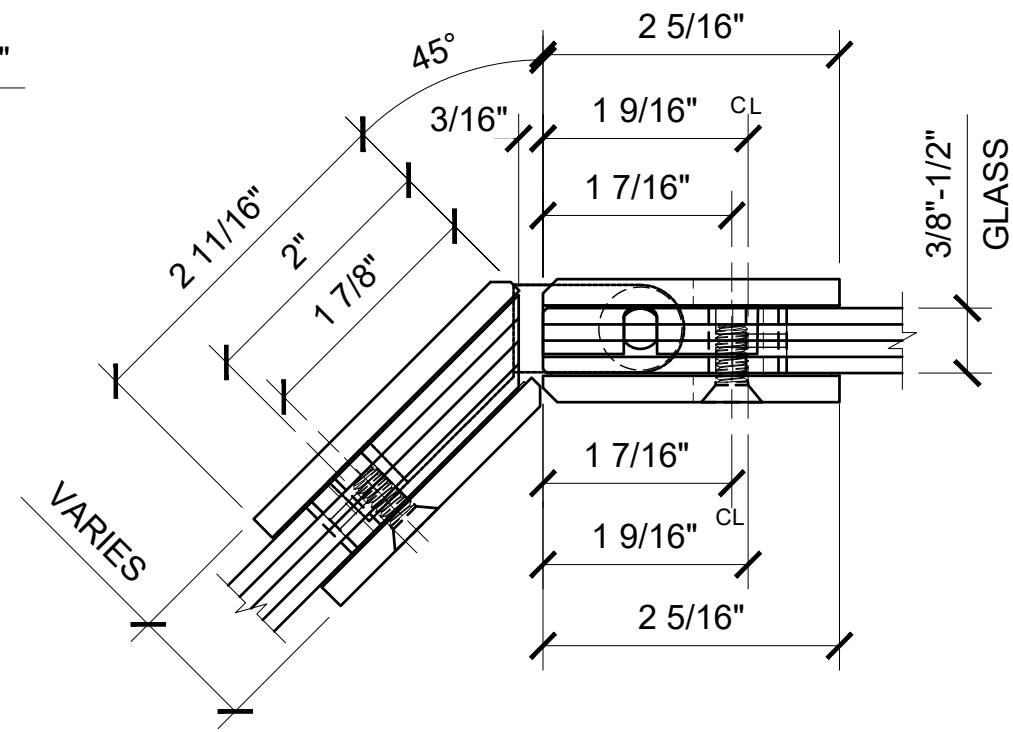

USE OF GASKETS

FOR 3/8" (10mm) GLASS: USE ONE THICK GASKET ON EACH SIDE
 FOR 1/2" (12mm) GLASS: USE ONE THIN GASKET ON EACH SIDE

V1E045XX - CRL VIENNA SERIES 135° GLASS TO GLASS HINGE

DATE: 11/15/17
 SCALE: 6"=1'-0"
 DRAWN BY: VM

DESCRIPTION: CRL V1E045__
 CTS
 VIENNA SERIES
 135° GLASS TO GLASS HINGE

C.R. LAURENCE CO. ARCHITECTURAL PRODUCTS
 2503 E. Vernon Avenue, Los Angeles, C.A 90058-1897
 PH (800)-421-6144 FX: 800-587-7501 www.crlaurence.com