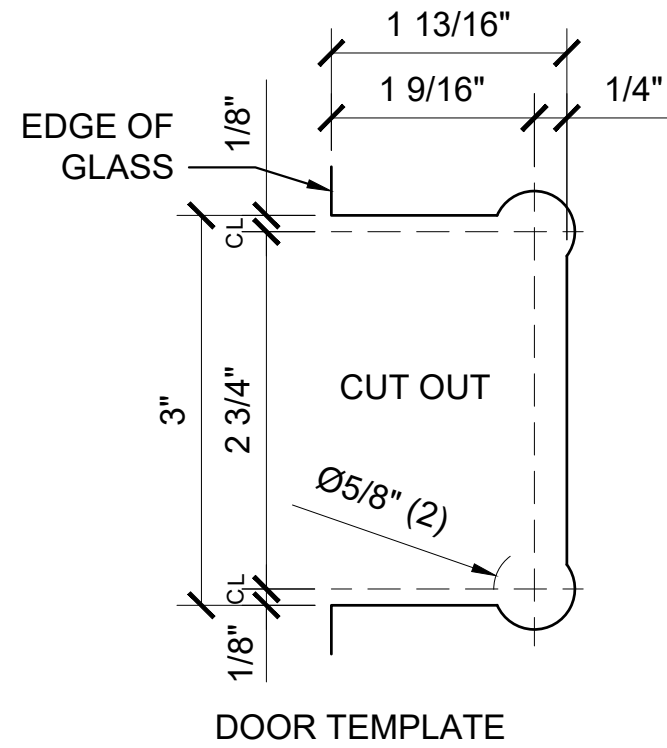

USE OF GASKETS

FOR 3/8" (10mm) GLASS: USE ONE THICK GASKET ON EACH SIDE
 FOR 1/2" (12mm) GLASS: USE ONE THIN GASKET ON EACH SIDE

V1E045XX - CRL VIENNA SERIES 135° GLASS TO GLASS HINGE

DATE: 11/15/17
 SCALE: 6"=1'-0"
 DRAWN BY: VM

DESCRIPTION: CRL V1E045__
 CTS
 VIENNA SERIES
 135° GLASS TO GLASS HINGE

C.R. LAURENCE CO. ARCHITECTURAL PRODUCTS
 2503 E. Vernon Avenue, Los Angeles, C.A 90058-1897
 PH (800)-421-6144 FX: 800-587-7501 www.crlaurence.com