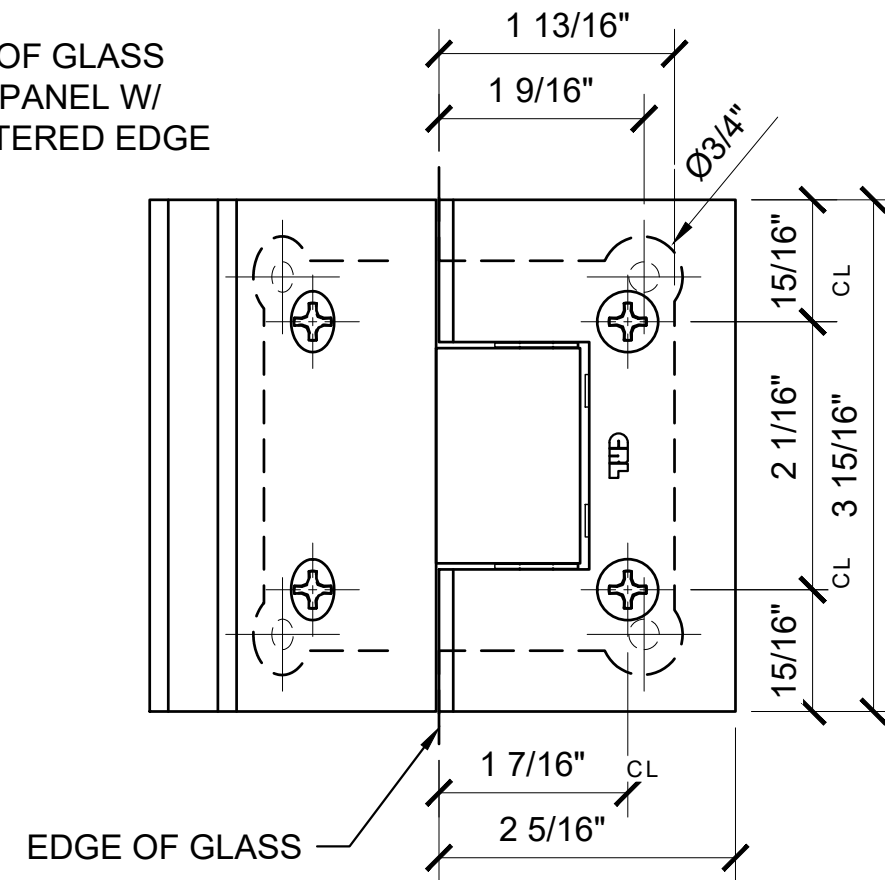

USE OF GASKETS

FOR 3/8" (10mm) GLASS: USE ONE THICK GASKET ON EACH SIDE
 FOR 1/2" (12mm) GLASS: USE ONE THIN GASKET ON EACH SIDE

V1E045XX - CRL VIENNA SERIES 135° GLASS TO GLASS HINGE

DATE: 11/15/17
 SCALE: 6"=1'-0"
 DRAWN BY: VM