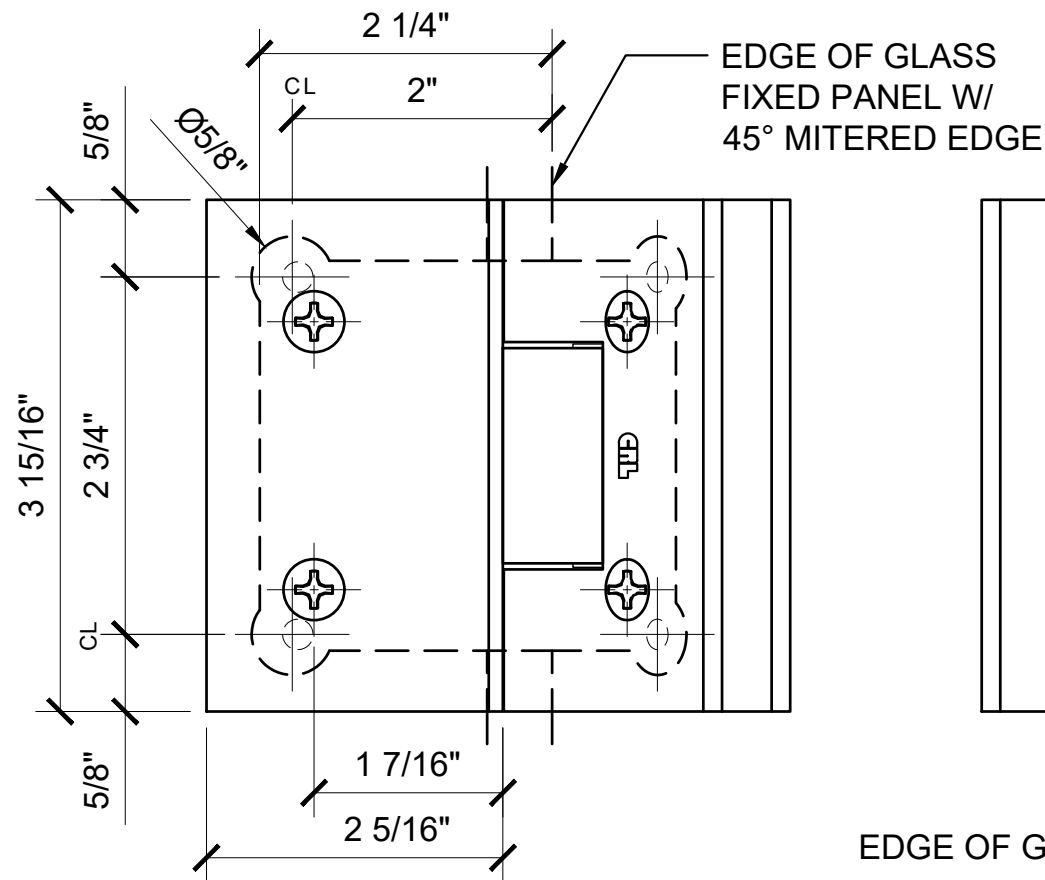

USE OF GASKETS

FOR 3/8" (10mm) GLASS: USE ONE THICK GASKET ON EACH SIDE
 FOR 1/2" (12mm) GLASS: USE ONE THIN GASKET ON EACH SIDE

V1E045XX - CRL VIENNA SERIES 135° GLASS TO GLASS HINGE

DATE: 11/15/17
 SCALE: 6"=1'-0"
 DRAWN BY: VM