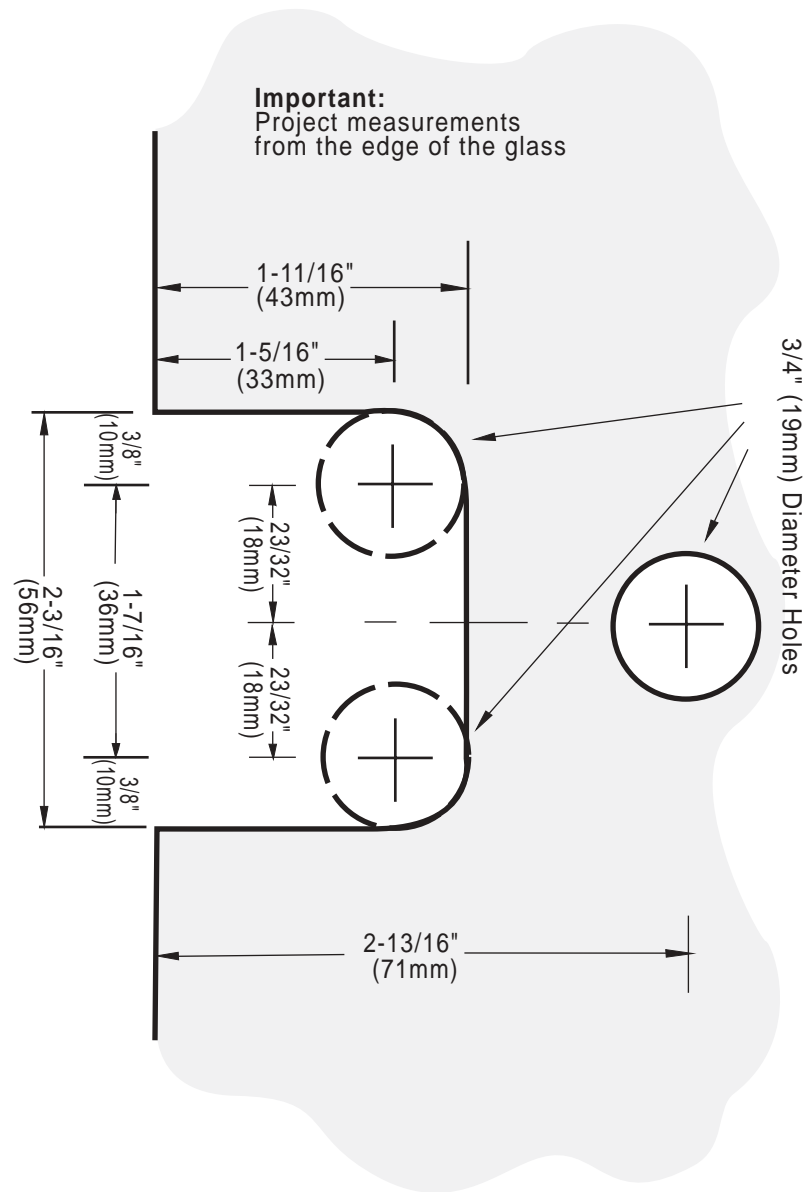

C.R. LAURENCE CO., INC.
PROFESSIONAL QUALITY

BERLIN

Wall Mount Offset Back Plate

CAT No. BER044