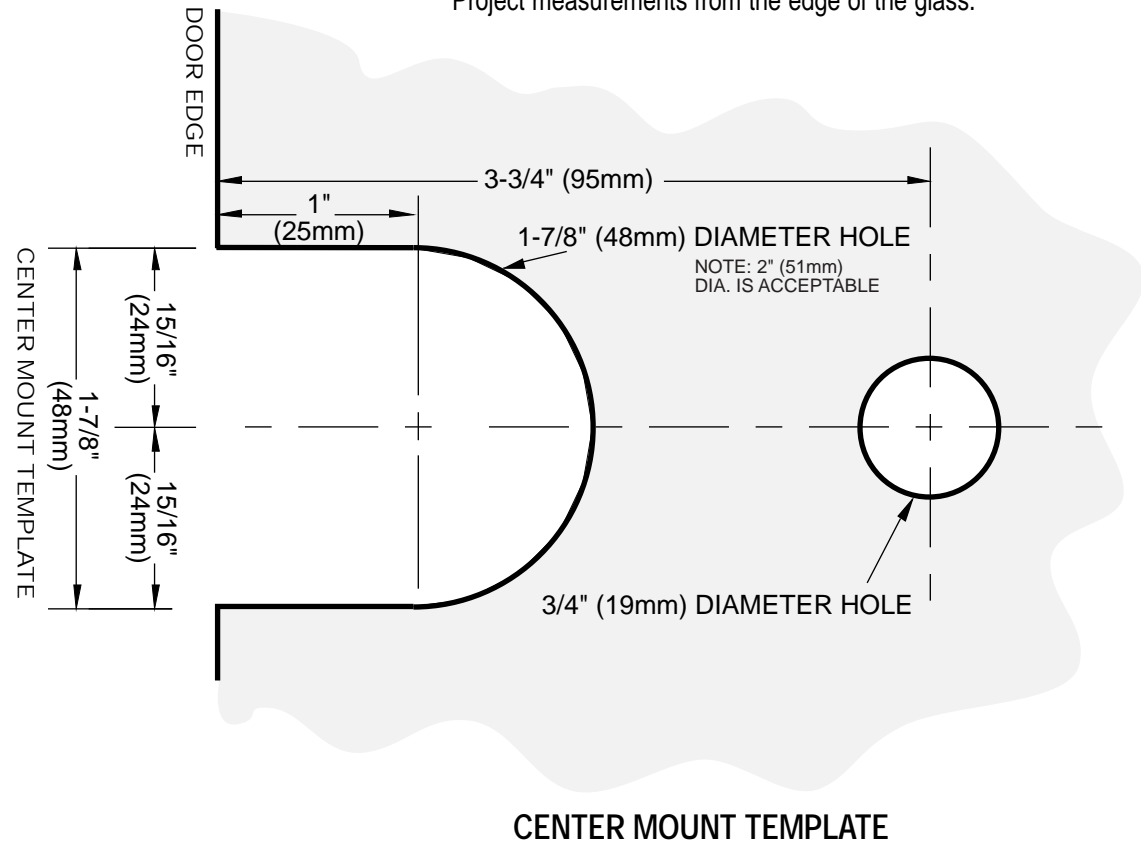

**C.R. LAURENCE CO., INC.**  
**PROFESSIONAL QUALITY**

**IMPORTANT:**  
Project measurements from the edge of the glass.

# GRANDE

90° Glass-to-Glass Hinge

Center Mount Option

CAT No. GRA090