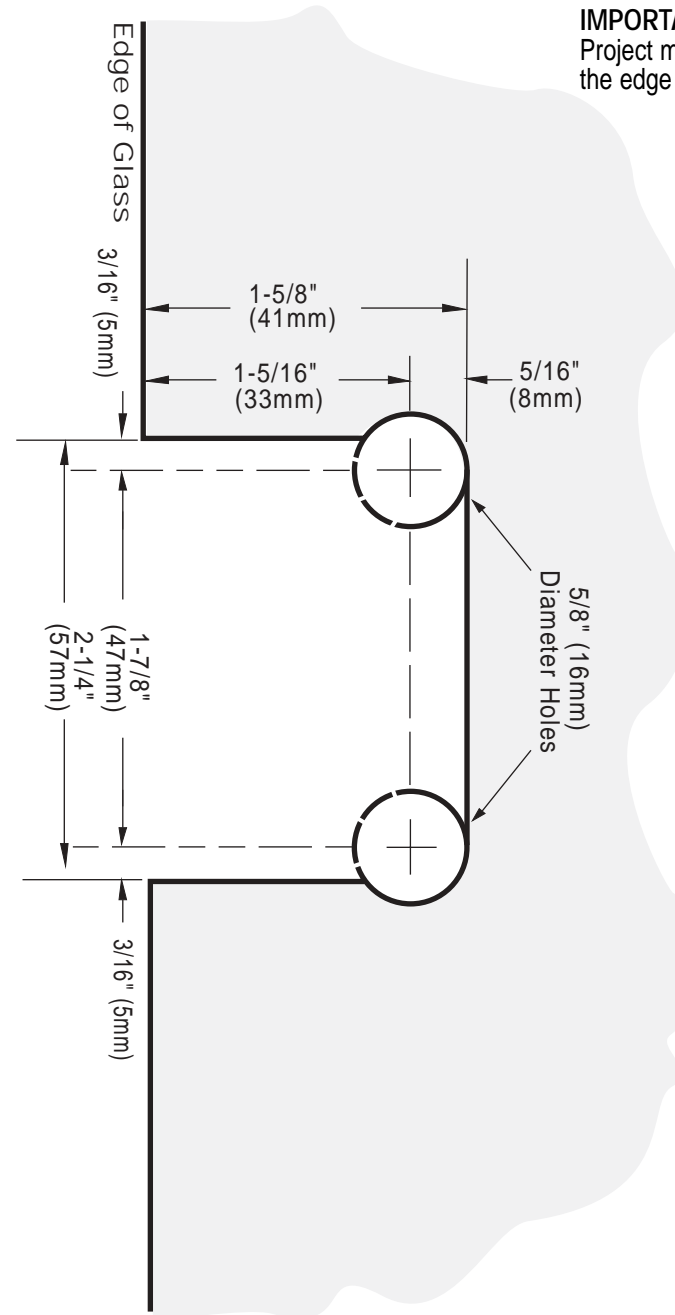

C.R. LAURENCE CO., INC.
PROFESSIONAL QUALITY

IMPORTANT:
Project measurements from
the edge of the glass.

MILANO

Wall Mount Hinge - Full Back Plate

CAT No. M1L037