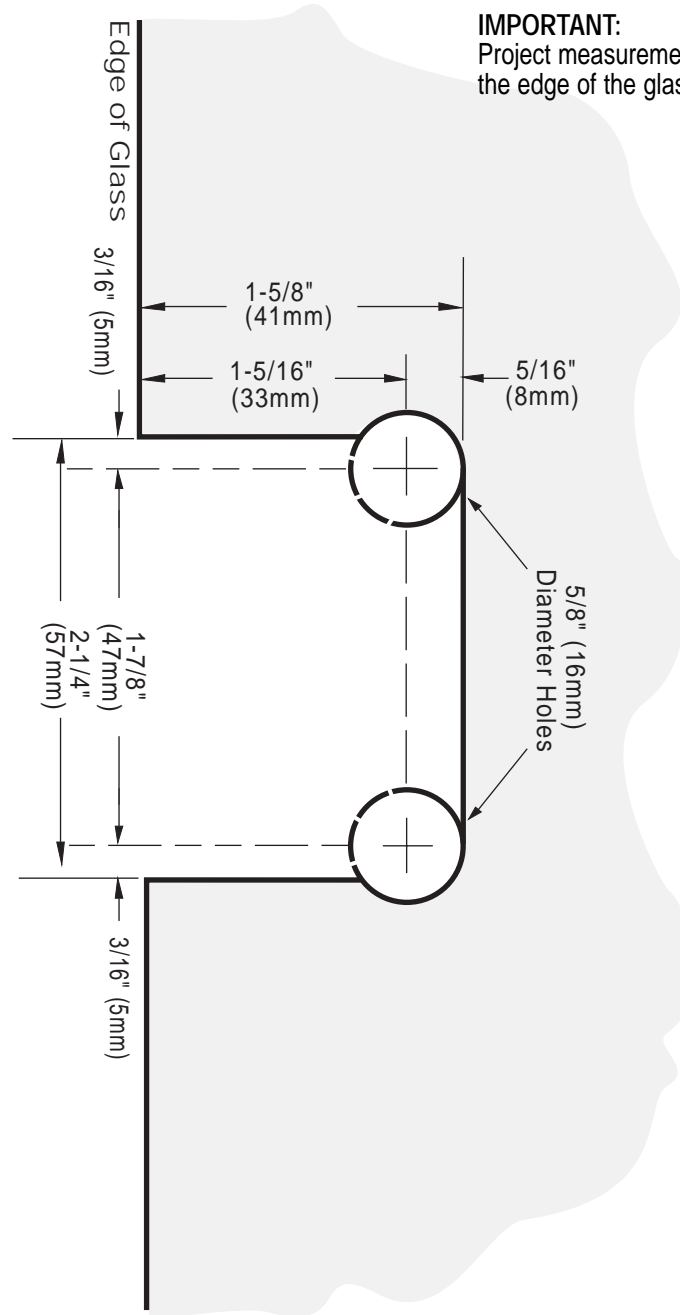

**C.R. LAURENCE CO., INC.**  
**PROFESSIONAL QUALITY**

**IMPORTANT:**  
 Project measurements from the edge of the glass.

# MILANO

Wall Mount Hinge - Offset Back Plate

CAT No. M1L044